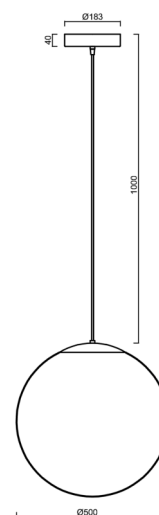

ISIS S4 PM-M HP

LED-5L08E950ZS11/PM4M/L100 B DALI 4K##

WWW.OSMONT.CZ

ISIS S4 PM-M HP

Product code: ISI70846

Type: LED-5L08E950ZS11/PM4M/L100 B DALI 4K##

Short description of the luminaire: White colour | pendant high-power LED light DALI | matt PMMA shadel cable pendant (with inner support wire) 100 cm |

Technical

Types of luminaires	Dimmable
Mounting type	Suspended - cable
Base material	steel
Shade material	opal polymethyl methacrylate
Base color	white Ral9003
Shade color	white
Holding the shade	steel holder
Mounting location	ceiling
Width	500 mm
Length	500 mm
Height	500 mm
Diameter	Ø 500 mm
Hinge length	1000 mm
mounting holes (diameter)	3xØ5mm
Cable entrance	2xØ16mm
Energy Class	D
Impact strength	IK06
Operating temperature	from -20°C to +30°C