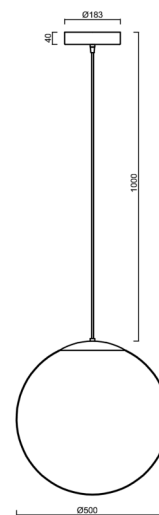

## Technical

Types of luminaires	Dimmable
Mounting type	Suspended - cable
Base material	brass
Shade material	opal polymethyl methacrylate
Base color	polished brass
Shade color	white
Holding the shade	steel holder
Mounting location	ceiling
Width	500 mm
Length	500 mm
Height	500 mm
Diameter	ø 500 mm
Hinge length	1000 mm
mounting holes (diameter)	3xø5mm
Cable entrance	2xø16mm
Energy Class	D
Impact strength	IK06
Operating temperature	from -20°C to +30°C

Eulum data for calculation programs are available at [www.osmont.cz](http://www.osmont.cz).

Logistic

EAN	8591728041724
Weight NTTO	3.8 Kg
Weight BTTO	5.3 Kg
Number of cartons	2 pcs
Package volume	0.148 m <sup>3</sup>
Package 1 width	0.52 m
Package 1 length	0.52 m
Package 1 height	0.53 m
Warranty*	60 months