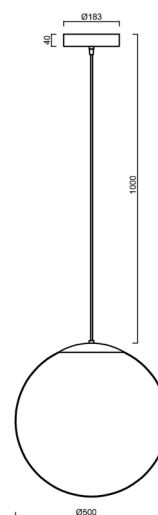

## Technical

Types of luminaires	Classic on/off
Mounting type	Suspended - cable
Base material	brass
Shade material	opal polymethyl methacrylate
Base color	polished brass
Shade color	white
Holding the shade	steel holder
Mounting location	ceiling
Width	500 mm
Length	500 mm
Height	500 mm
Diameter	Ø 500 mm
Hinge length	1000 mm
mounting holes (diameter)	3xØ5mm
Cable entrance	2xØ16mm
Energy Class	D
Impact strength	IK06
Operating temperature	from -20°C to +30°C