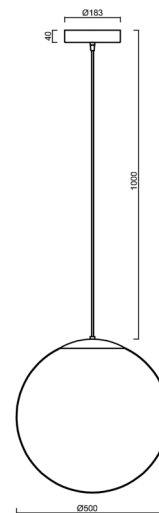

ISIS S4 PM-M HP

LED-5L08E950ZS11/PM4M/L100 C DALI 3K##

WWW.OSMONT.CZ

ISIS S4 PM-M HP

Product code: ISI70348

Type: LED-5L08E950ZS11/PM4M/L100 C DALI 3K##

Short description of the luminaire: Black colour | pendant high-power LED light DALI | matt PMMA shadel cable pendant (with inner support wire) 100 cm |

Technical

Types of luminaires	Dimmable
Mounting type	Suspended - cable
Base material	steel
Shade material	opal polymethyl methacrylate
Base color	black Ral9005
Shade color	white
Holding the shade	steel holder
Mounting location	ceiling
Width	500 mm
Length	500 mm
Height	500 mm
Diameter	Ø 500 mm
Hinge length	1000 mm
mounting holes (diameter)	3xØ5mm
Cable entrance	2xØ16mm
Energy Class	D
Impact strength	IK06
Operating temperature	from -20°C to +30°C