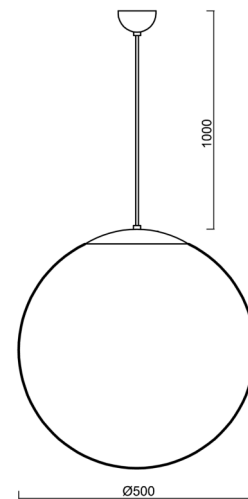

ISIS S4 PM-M

LED-5L07E900ZS11/PM4M/L100/NK1W MS 3K##

WWW.OSMONT.CZ

ISIS S4 PM-M

Product code: ISI70328

Type: LED-5L07E900ZS11/PM4M/L100/NK1W MS 3K##

Short description of the luminaire: Brass pendant LED light with emergency unit combined and PMMA matt shade.

Technical

| | |
|------------------------------|------------------------------|
| Types of luminaires | Emergency combined |
| Mounting type | Suspended - cable |
| Base material | brass |
| Shade material | opal polymethyl methacrylate |
| Base color | polished brass |
| Shade color | white |
| Holding the shade | steel holder |
| Mounting location | ceiling |
| Width | 500 mm |
| Length | 500 mm |
| Height | 500 mm |
| Diameter | ø 500 mm |
| Hinge length | 1000 mm |
| mounting holes (diameter) | none |
| Installation wire (diameter) | none |
| Energy Class | D |
| Impact strength | IK06 |
| Operating temperature | from 0°C to +30°C |