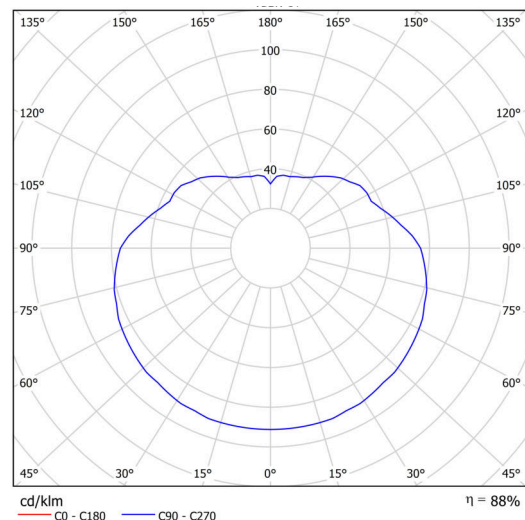

Luminous

Lum. flux of luminaire	5870 lm
Lum. flux of light source	6670 lm
Lum. flux of light source in emergency mode	150 lm
Luminaire efficacy	143 lm/W
Temperature	3000 K
Rated life time LED L80/B10	100000 hours
CRI	Ra80
MacAdam	3
Blue light hazard	Risk group 0