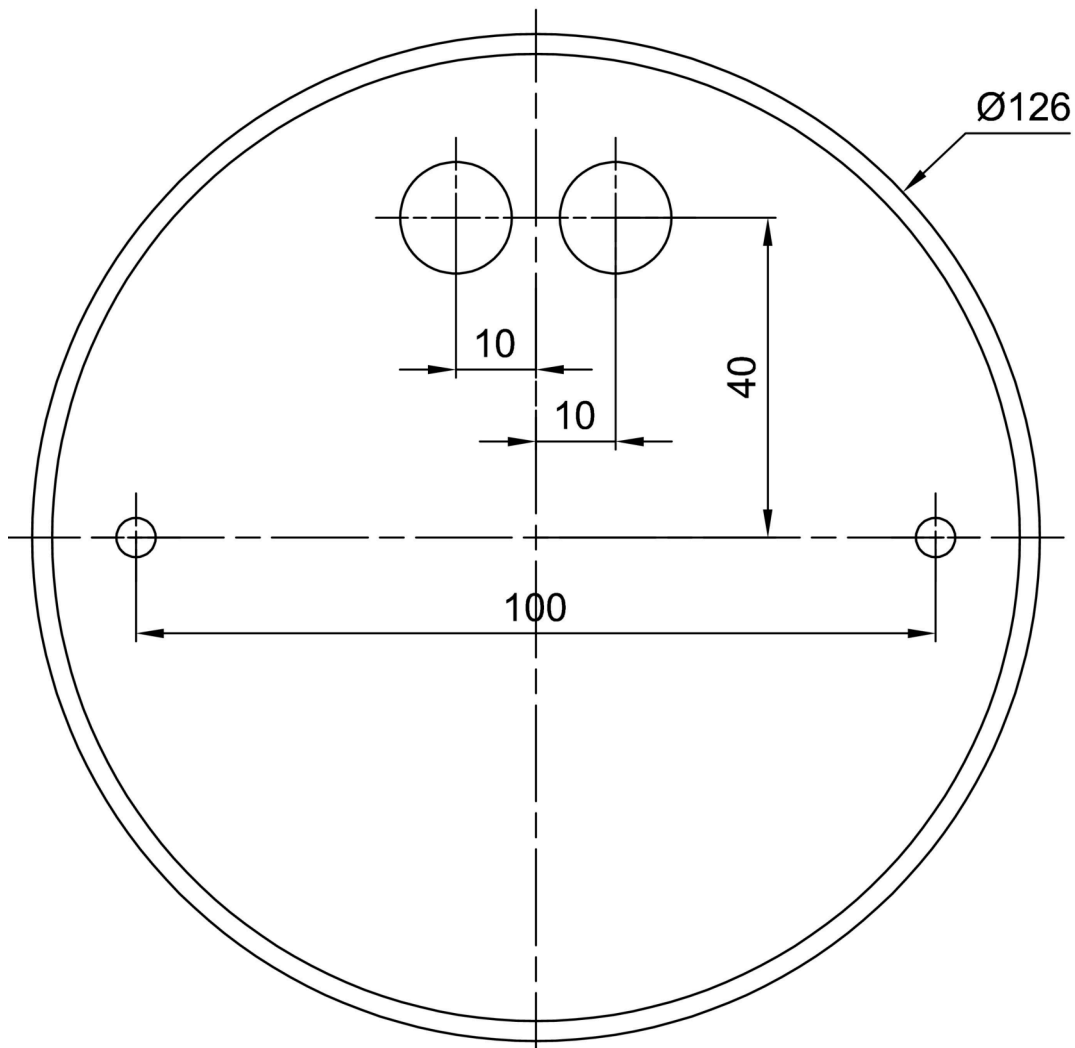

Technical

| | |
|------------------------------|------------------------------|
| Types of luminaires | Classic on/off |
| Mounting type | Suspended - cable |
| Base material | stainless steel steel |
| Shade material | opal polymethyl methacrylate |
| Base color | brushed stainless steel |
| Shade color | white |
| Holding the shade | steel holder |
| Mounting location | ceiling |
| Width | 500 mm |
| Length | 500 mm |
| Height | 500 mm |
| Diameter | ø 500 mm |
| Hinge length | 1000 mm |
| mounting holes (diameter) | none |
| Installation wire (diameter) | none |
| Impact strength | IK06 |
| Operating temperature | from -20°C to +30°C |

Luminous

| | |
|-------------------|--------------|
| Blue light hazard | Risk group 0 |
|-------------------|--------------|

Eulum data for calculation programs are available at www.osmont.cz.

Logistic

| | |
|-------------------|----------------------|
| EAN | 8591728638191 |
| Weight NTTO | 3.2 Kg |
| Weight BTTO | 4.1 Kg |
| Number of cartons | 2 pcs |
| Package volume | 0.148 m ³ |
| Package 1 width | 0.52 m |
| Package 1 length | 0.52 m |
| Package 1 height | 0.53 m |
| Warranty* | 60 months |

*The warranty for the batteries is valid for 12 months from the date of purchase.

Installation dimensions:

Additional assortment:

Lampshade

| Product code | Name | Color | Description | Picture | Drawing |
|--------------|-------|-------|-------------|---|---------|
| 20604 | PM4-M | white | |  | |