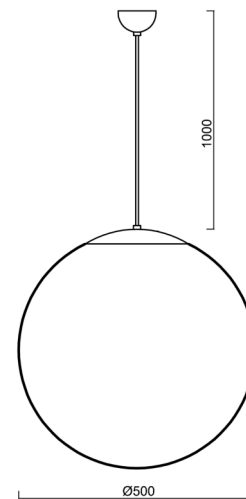

ISIS S4 PM-M

Product code: ISI63819

Type: ZS11/PM4M/L100 NB**

Short description of the luminaire: Stainless brushed pendant E27 light ON/OFF and PMMA matt shade.

Technical

Types of luminaires	Classic on/off
Mounting type	Suspended - cable
Base material	stainless steel steel
Shade material	opal polymethyl methacrylate
Base color	brushed stainless steel
Shade color	white
Holding the shade	steel holder
Mounting location	ceiling
Width	500 mm
Length	500 mm
Height	500 mm
Diameter	ø 500 mm
Hinge length	1000 mm
mounting holes (diameter)	none
Installation wire (diameter)	none
Impact strength	IK06
Operating temperature	from -20°C to +30°C

Electric

Voltage type	AC
AC voltage	220 - 240 V
Power consumption	40 W
Ingress Protection	IP40
Socket	E27
terminal block	none

Luminous

Blue light hazard	Risk group 0

Eulum data for calculation programs are available at www.osmont.cz.