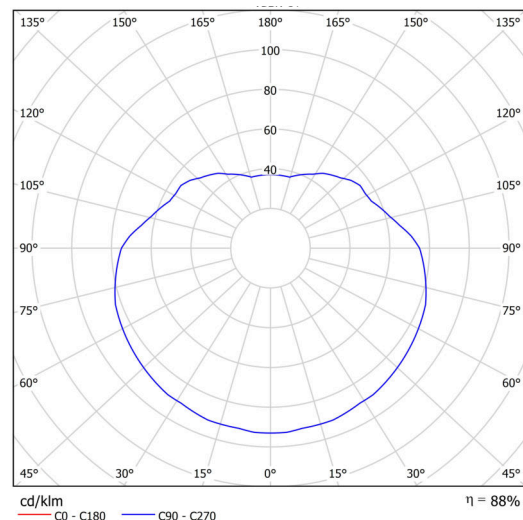

ISIS S4 PM-M

Product code: ISI63819

Type: ZS11/PM4M/L100 NB**

Short description of the luminaire: Stainless brushed pendant E27 light ON/OFF and PMMA matt shade.

Technical

Types of luminaires	Classic on/off
Mounting type	Suspended - cable
Base material	stainless steel steel
Shade material	opal polymethyl methacrylate
Base color	brushed stainless steel
Shade color	white
Holding the shade	steel holder
Mounting location	ceiling
Width	500 mm
Length	500 mm
Height	500 mm
Diameter	ø 500 mm
Hinge length	1000 mm
mounting holes (diameter)	none
Installation wire (diameter)	none
Impact strength	IK06
Operating temperature	from -20°C to +30°C

Electric

Voltage type	AC
AC voltage	220 - 240 V
Power consumption	40 W
Ingress Protection	IP40
Socket	E27
terminal block	none

Luminous

Blue light hazard	Risk group 0

Eulum data for calculation programs are available at www.osmont.cz.