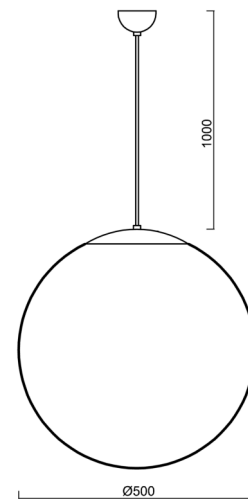

ISIS S4 PM-M

Product code: ISI63818

Type: ZS11/PM4M/L100 NL**

Short description of the luminaire: Stainless polished pendant E27 light ON/OFF and PMMA matt shade.

Technical

Types of luminaires	Classic on/off
Mounting type	Suspended - cable
Base material	stainless steel steel
Shade material	opal polymethyl methacrylate
Base color	polished stainless steel
Shade color	white
Holding the shade	steel holder
Mounting location	ceiling
Width	500 mm
Length	500 mm
Height	500 mm
Diameter	ø 500 mm
Hinge length	1000 mm
mounting holes (diameter)	none
Installation wire (diameter)	none
Impact strength	IK06
Operating temperature	from -20°C to +30°C

Electric

Voltage type	AC
AC voltage	220 - 240 V
Power consumption	40 W
Ingress Protection	IP40
Socket	E27
terminal block	none

Luminous

Blue light hazard	Risk group 0

Eulum data for calculation programs are available at www.osmont.cz.