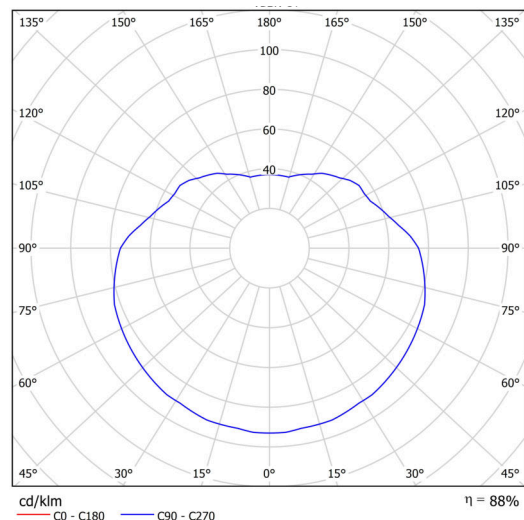

ISIS S4 PM-M

Product code: ISI63818

Type: ZS11/PM4M/L100 NL**

Short description of the luminaire: Stainless polished pendant E27 light ON/OFF and PMMA matt shade.

Technical

Types of luminaires	Classic on/off
Mounting type	Suspended - cable
Base material	stainless steel steel
Shade material	opal polymethyl methacrylate
Base color	polished stainless steel
Shade color	white
Holding the shade	steel holder
Mounting location	ceiling
Width	500 mm
Length	500 mm
Height	500 mm
Diameter	ø 500 mm
Hinge length	1000 mm
mounting holes (diameter)	none
Installation wire (diameter)	none
Impact strength	IK06
Operating temperature	from -20°C to +30°C

Electric

Voltage type	AC
AC voltage	220 - 240 V
Power consumption	40 W
Ingress Protection	IP40
Socket	E27
terminal block	none

Luminous

Blue light hazard	Risk group 0

Eulum data for calculation programs are available at www.osmont.cz.