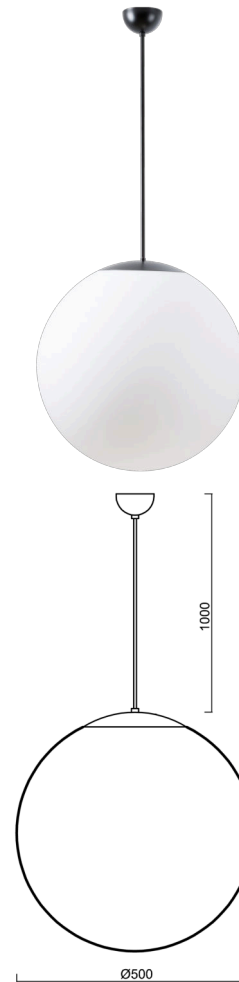

ISIS S4 PM-M

ZS11/PM4M/L100 C**

WWW.OSMONT.CZ

ISIS S4 PM-M

Product code: ISI63816

Type: ZS11/PM4M/L100 C**

Short description of the luminaire: Black pendant E27 light ON/OFF and PMMA matt shade.

Technical

Types of luminaires	Classic on/off
Mounting type	Suspended - cable
Base material	steel
Shade material	opal polymethyl methacrylate
Base color	black Ral9005
Shade color	white
Holding the shade	steel holder
Mounting location	ceiling
Width	500 mm
Length	500 mm
Height	500 mm
Diameter	ø 500 mm
Hinge length	1000 mm
mounting holes (diameter)	none
Installation wire (diameter)	none
Impact strength	IK06
Operating temperature	from -20°C to +30°C

Electric

Voltage type	AC
AC voltage	220 - 240 V
Power consumption	40 W
Ingress Protection	IP40
Socket	E27
terminal block	none

Luminous

Blue light hazard	Risk group 0
-------------------	--------------

Eulum data for calculation programs are available at www.osmont.cz.