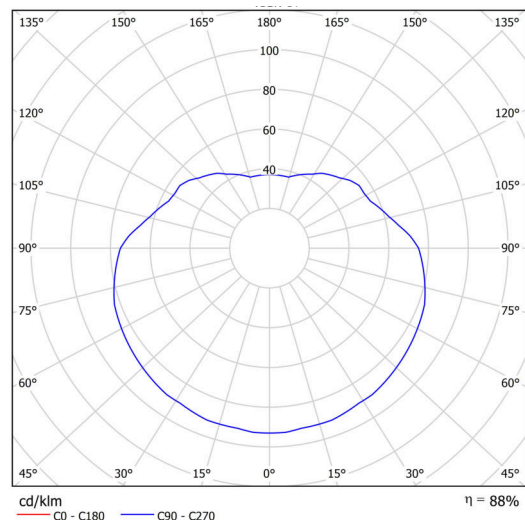

ISIS S4 PM-M

Product code: ISI63816

Type: ZS11/PM4M/L100 C**

Short description of the luminaire: Black pendant E27 light ON/OFF and PMMA matt shade.

Technical

Types of luminaires	Classic on/off
Mounting type	Suspended - cable
Base material	steel
Shade material	opal polymethyl methacrylate
Base color	black Ral9005
Shade color	white
Holding the shade	steel holder
Mounting location	ceiling
Width	500 mm
Length	500 mm
Height	500 mm
Diameter	ø 500 mm
Hinge length	1000 mm
mounting holes (diameter)	none
Installation wire (diameter)	none
Impact strength	IK06
Operating temperature	from -20°C to +30°C

Electric

Voltage type	AC
AC voltage	220 - 240 V
Power consumption	40 W
Ingress Protection	IP40
Socket	E27
terminal block	none

Luminous

Blue light hazard	Risk group 0

Eulum data for calculation programs are available at www.osmont.cz.