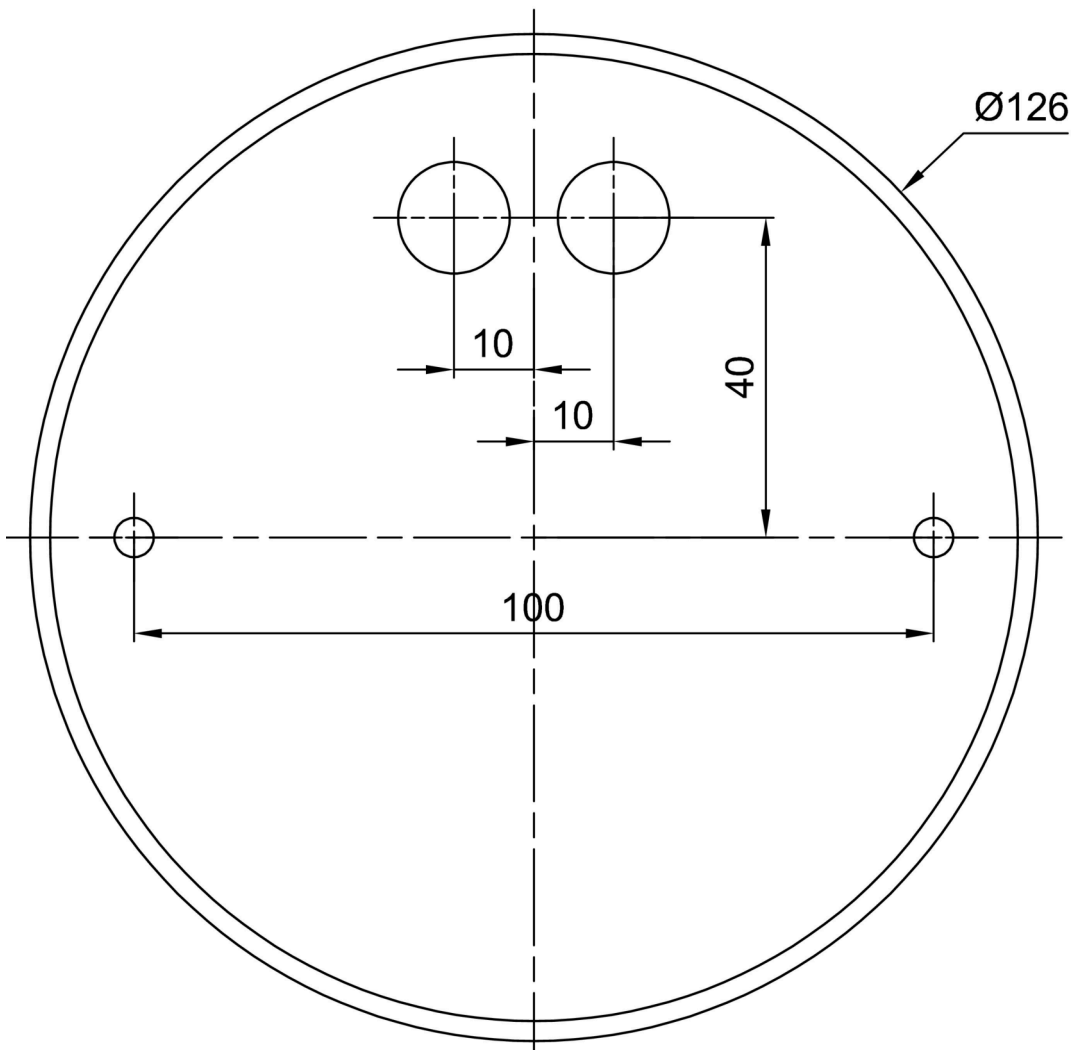

Logistic

EAN	8591728024543
Weight NTTO	3.2 Kg
Weight BTTO	4.1 Kg
Number of cartons	2 pcs
Package volume	0.148 m³
Package 1 width	0.52 m
Package 1 length	0.52 m
Package 1 height	0.53 m
Warranty*	60 months

*The warranty for the batteries is valid for 12 months from the date of purchase.

Installation dimensions: