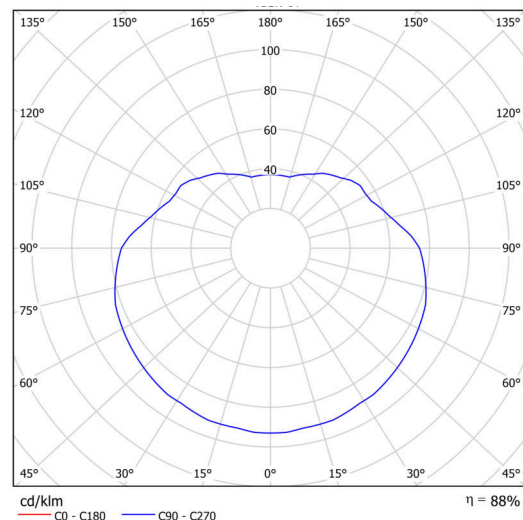

ISIS S4 PM-M

Product code: ISI63694

Type: ZS11/PM4M/L100 NB HF**

Short description of the luminaire: Stainless brushed finish | pendant E27 light | microwave HF sensor | PMMA matt shade

Technical

Types of luminaires	Sensor
Mounting type	Suspended - cable
Base material	stainless steel steel
Shade material	opal polymethyl methacrylate
Base color	brushed stainless steel
Shade color	white
Holding the shade	steel holder
Mounting location	ceiling
Width	500 mm
Length	500 mm
Height	500 mm
Diameter	ø 500 mm
Hinge length	1000 mm
mounting holes (diameter)	none
Installation wire (diameter)	none
Impact strength	IK06
Operating temperature	from -20°C to +30°C

Electric

Power consumption	40 W
Ingress Protection	IP40
Socket	E27
Sensor	HF
terminal block	none

Luminous

Blue light hazard	Risk group 0

Eulum data for calculation programs are available at www.osmont.cz.