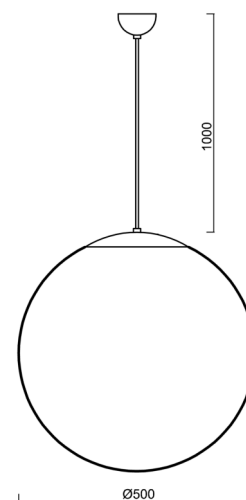

ISIS S4 PM-M

Product code: ISI63694

Type: ZS11/PM4M/L100 NB HF**

Short description of the luminaire: Stainless brushed finish | pendant E27 light | microwave HF sensor | PMMA matt shade

Technical

Types of luminaires	Sensor
Mounting type	Suspended - cable
Base material	stainless steel steel
Shade material	opal polymethyl methacrylate
Base color	brushed stainless steel
Shade color	white
Holding the shade	steel holder
Mounting location	ceiling
Width	500 mm
Length	500 mm
Height	500 mm
Diameter	ø 500 mm
Hinge length	1000 mm
mounting holes (diameter)	none
Installation wire (diameter)	none
Impact strength	IK06
Operating temperature	from -20°C to +30°C

Electric

Power consumption	40 W
Ingress Protection	IP40
Socket	E27
Sensor	HF
terminal block	none

Luminous

Blue light hazard	Risk group 0

Eulum data for calculation programs are available at www.osmont.cz.