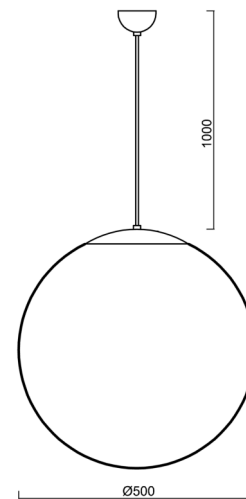

# ISIS S4 PM-M

Product code: ISI63693

Type: ZS11/PM4M/L100 NL HF\*\*

Short description of the luminaire: Stainless polished finish | pendant E27 light | microwave HF sensor | PMMA matt shade

## Technical

Types of luminaires	Sensor
Mounting type	Suspended - cable
Base material	stainless steel steel
Shade material	opal polymethyl methacrylate
Base color	polished stainless steel
Shade color	white
Holding the shade	steel holder
Mounting location	ceiling
Width	500 mm
Length	500 mm
Height	500 mm
Diameter	ø 500 mm
Hinge length	1000 mm
mounting holes (diameter)	none
Installation wire (diameter)	none
Impact strength	IK06
Operating temperature	from -20°C to +30°C