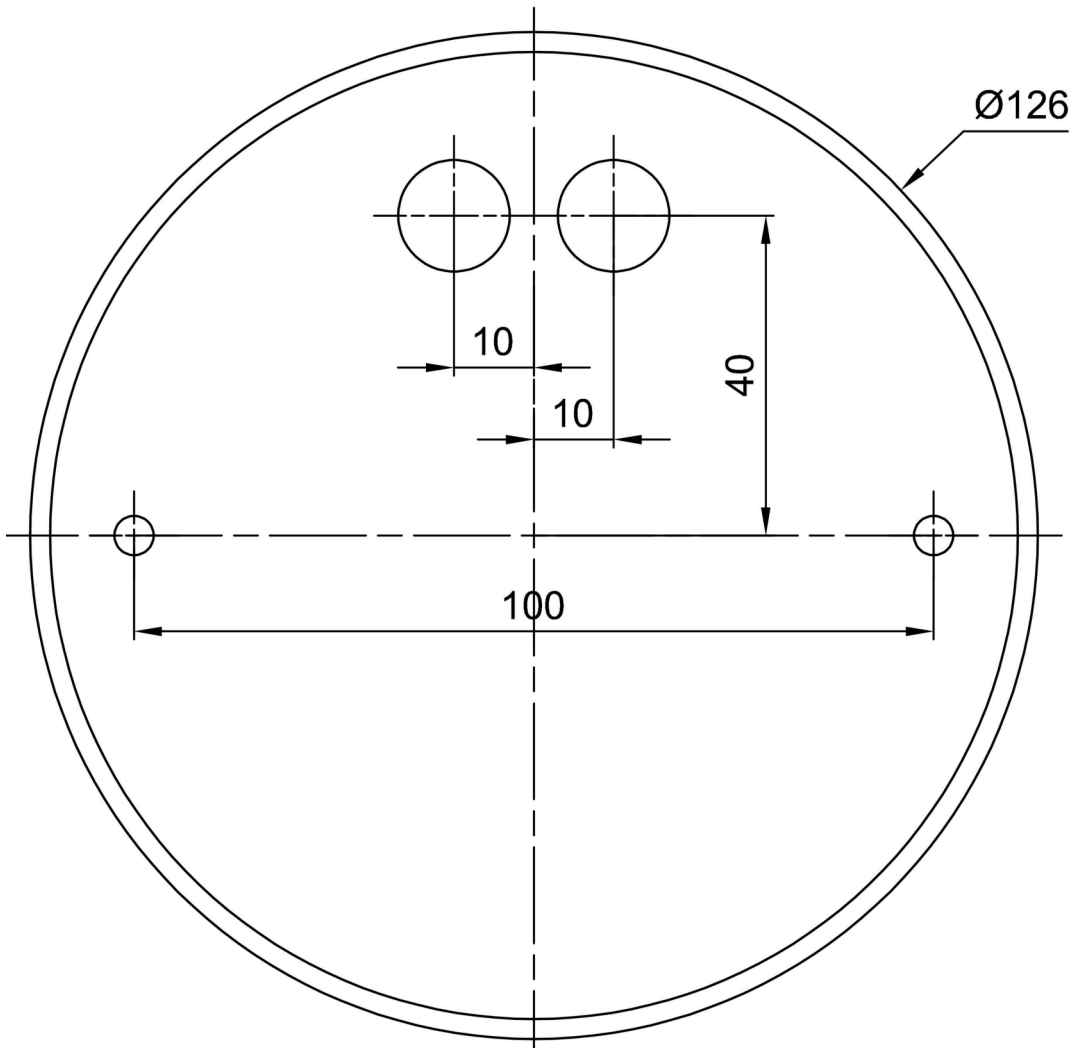

Logistic

EAN	8591728024536
Weight NTTO	3.2 Kg
Weight BTTO	4.1 Kg
Number of cartons	2 pcs
Package volume	0.148 m³
Package 1 width	0.52 m
Package 1 length	0.52 m
Package 1 height	0.53 m
Warranty*	60 months

*The warranty for the batteries is valid for 12 months from the date of purchase.

Installation dimensions: