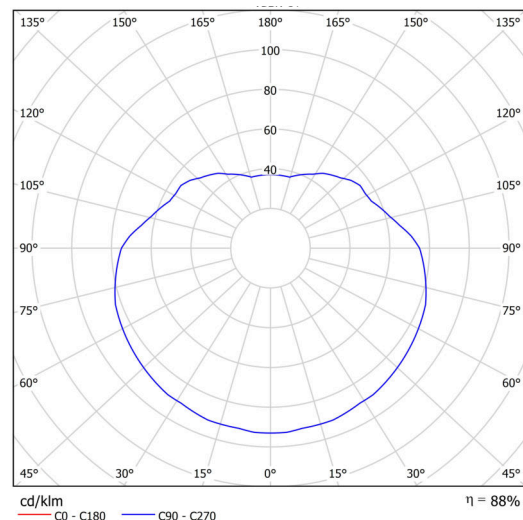

Luminous

Blue light hazard	Risk group 0

Eulum data for calculation programs are available at www.osmont.cz.