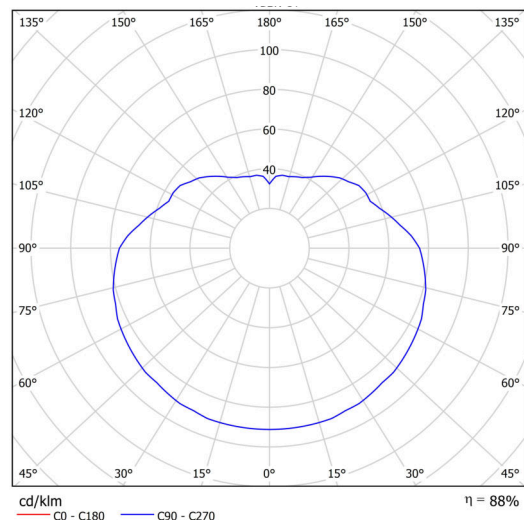

Luminous

Lum. flux of luminaire	6120 lm
Lum. flux of light source	6960 lm
Lum. flux of light source in emergency mode	200 lm
Temperature	4000 K
Rated life time LED L80/B10	100000 hours
CRI	Ra80
MacAdam	3
Blue light hazard	Risk group 0

Eulum data for calculation programs are available at www.osmont.cz.