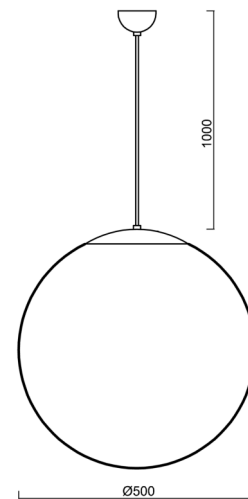

ISIS S4 PM-M

LED-5L07E900ZS11/PM4M/L100 NK3HST MS 4K##

WWW.OSMONT.CZ

ISIS S4 PM-M

Product code: ISI61547

Type: LED-5L07E900ZS11/PM4M/L100 NK3HST MS 4K##

Short description of the luminaire: Brass polished | pendant LED light with emergency backup combined (with Self-test) | matt PMMA shade| cable pendant (with inner support wire) 100 cm |

Technical

Types of luminaires	Emergency combined SELFTEST
Mounting type	Suspended - cable
Base material	brass
Shade material	opal polymethyl methacrylate
Base color	polished brass
Shade color	white
Holding the shade	steel holder
Mounting location	ceiling
Width	500 mm
Length	500 mm
Height	500 mm
Hinge length	1000 mm
mounting holes (diameter)	none
Cable entrance	none
Energy Class	D
Impact strength	IK06
Operating temperature	from -20°C to +30°C