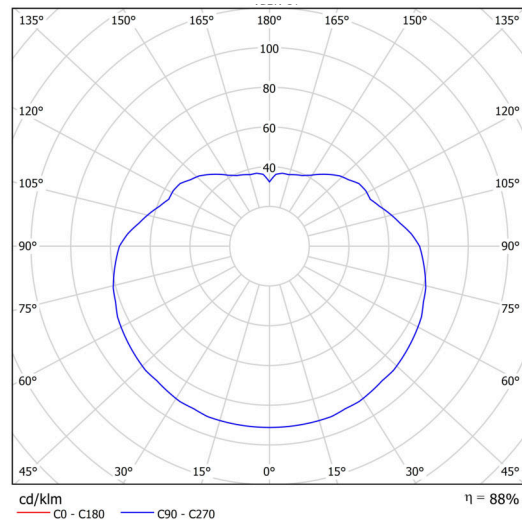

Luminous

Lum. flux of luminaire	6120 lm
Lum. flux of light source	6960 lm
Lum. flux of light source in emergency mode	200 lm
Temperature	4000 K
Rated life time LED L80/B10	100000 hours
CRI	Ra80
MacAdam	3
Blue light hazard	Risk group 0

Eulum data for calculation programs are available at www.osmont.cz.