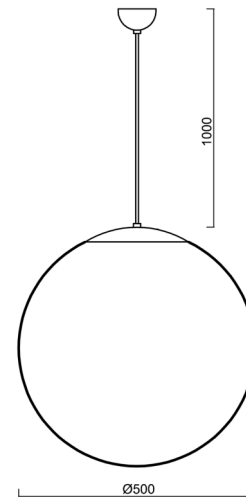

ISIS S4 PM-M

LED-5L07E900ZS11/PM4M/L100 NK3HST B 4K##

WWW.OSMONT.CZ

ISIS S4 PM-M

Product code: ISI61545

Type: LED-5L07E900ZS11/PM4M/L100 NK3HST B 4K##

Short description of the luminaire: White colour | pendant LED light with emergency backup combined (with Self-test) | matt PMMA shade| cable pendant (with inner support wire) 100 cm |

Technical

Types of luminaires	Emergency combined SELFTEST
Mounting type	Suspended - cable
Base material	steel
Shade material	opal polymethyl methacrylate
Base color	white Ral9003
Shade color	white
Holding the shade	steel holder
Mounting location	ceiling
Width	500 mm
Length	500 mm
Height	500 mm
Hinge length	1000 mm
mounting holes (diameter)	none
Cable entrance	none
Energy Class	D
Impact strength	IK06
Operating temperature	from -20°C to +30°C