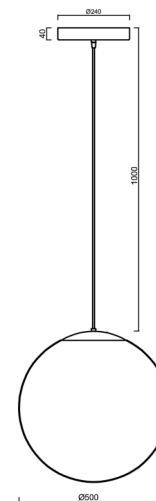

## Technical

Types of luminaires	Emergency combined
Mounting type	Suspended - cable
Base material	stainless steel steel
Shade material	glossy polymethyl methacrylate
Base color	polished stainless steel
Shade color	white
Holding the shade	steel holder
Mounting location	ceiling
Width	500 mm
Length	500 mm
Height	500 mm
Diameter	ø 500 mm
Hinge length	1000 mm
mounting holes (diameter)	3xø5mm
Cable entrance	2xø16mm
Energy Class	D
Impact strength	IK06
Operating temperature	from 0°C to +30°C

## Installation dimensions: