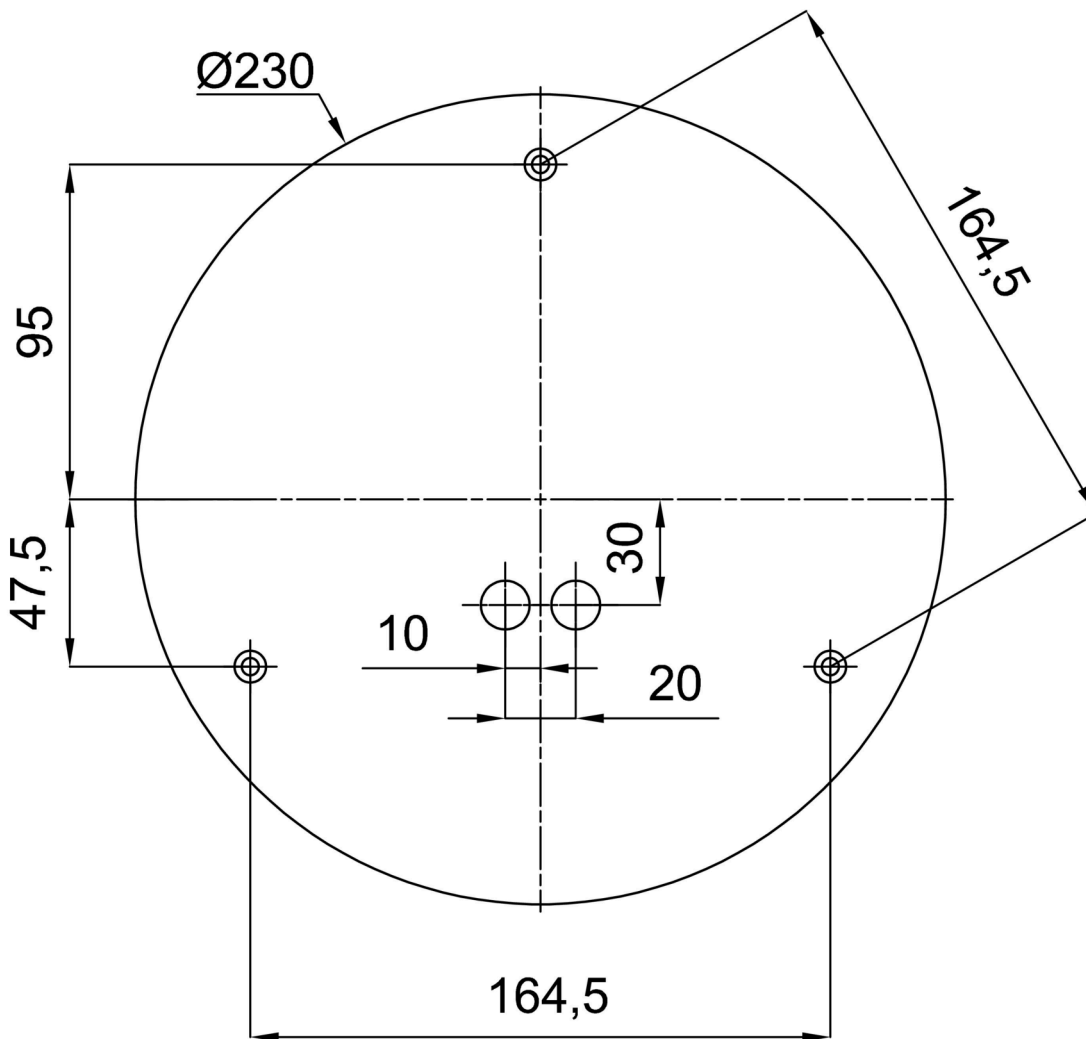

TECHNICAL SHEET

MacAdam	3
Blue light hazard	Risk group 0

Eulum data for calculation programs are available at www.osmont.cz.

Logistic

EAN	8591728048686
Weight NTTO	3.8 Kg
Weight BTTO	5.3 Kg
Number of cartons	2 pcs
Package volume	0.148 m³
Package 1 width	0.52 m
Package 1 length	0.52 m
Package 1 height	0.53 m
Warranty*	60 months

*The warranty for the batteries is valid for 12 months from the date of purchase.

Installation dimensions: