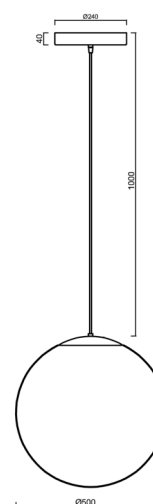

ISIS S4 PM HP

Product code: ISI72741

Type: LED-5L08E950ZS11/PM4/L100/NK1W C 4K##

Short description of the luminaire: Black colour | pendant high-power LED light with emergency backup combined | PMMA shade | cable pendant (with inner support wire) 100 cm |

Technical

Types of luminaires	Emergency combined
Mounting type	Suspended - cable
Base material	steel
Shade material	glossy polymethyl methacrylate
Base color	black Ral9005
Shade color	white
Holding the shade	steel holder
Mounting location	ceiling
Width	500 mm
Length	500 mm
Height	500 mm
Diameter	ø 500 mm
Hinge length	1000 mm
mounting holes (diameter)	3xø5mm
Cable entrance	2xø16mm
Energy Class	D
Impact strength	IK06
Operating temperature	from 0°C to +30°C

Electric

Power consumption	59 W
Ingress Protection	IP40
Socket	LED modul
Battery type	NiCd
Emergency time	3 hours
SELFTEST	no
terminal block	snap terminal block
Automatic circuit breaker type B10A	12 pcs
Automatic circuit breaker type B16A	20 pcs
Automatic circuit breaker type C10A	22 pcs
Automatic circuit breaker type C16A	36 pcs

Luminous

Lum. flux of luminaire	8450 lm
Lum. flux of light source	9600 lm
Lum. flux of light source in emergency mode	150 lm
Luminaire efficacy	143 lm/W
Temperature	4000 K
Rated life time LED L80/B10	100000 hours
CRI	Ra80