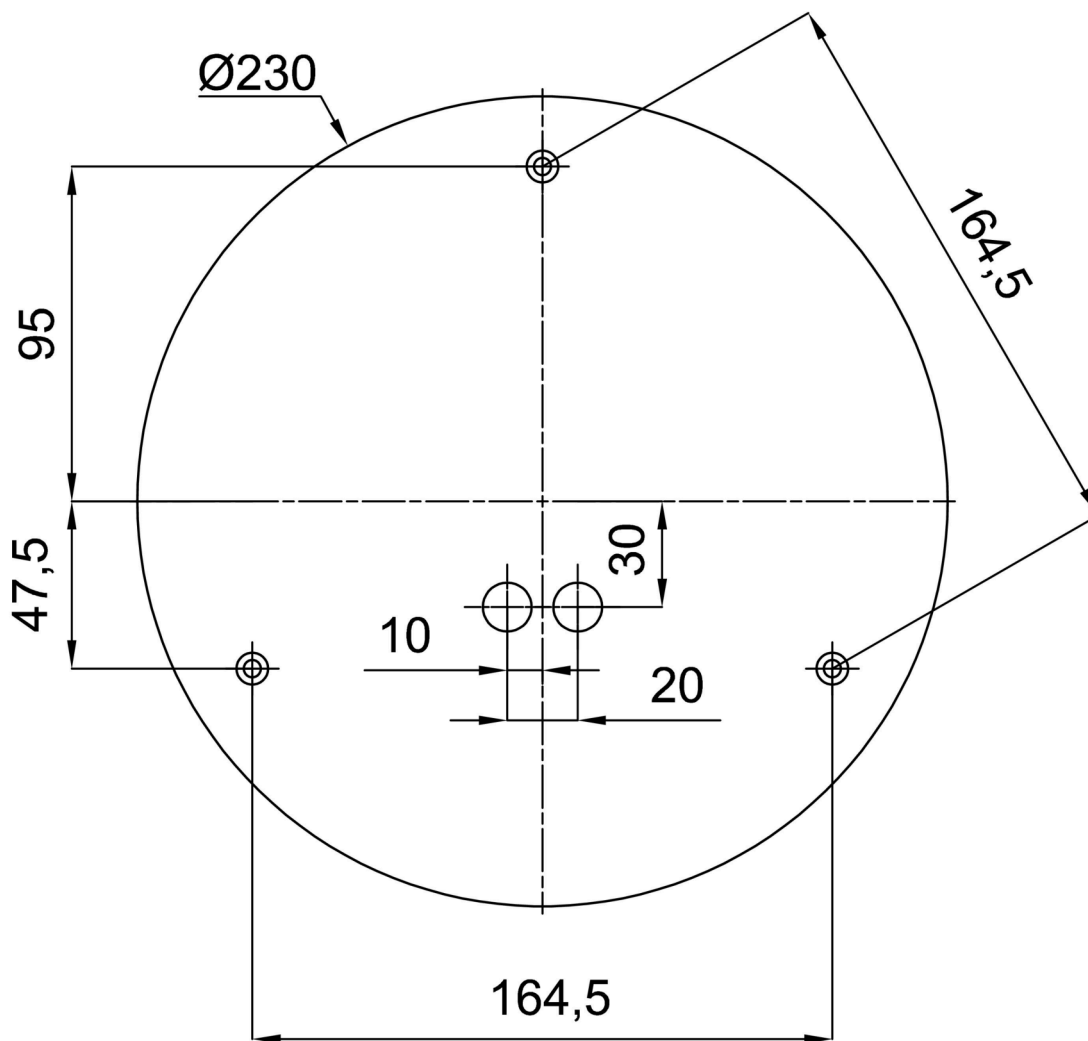

Technical

Types of luminaires	Emergency combined
Mounting type	Suspended - cable
Base material	brass
Shade material	glossy polymethyl methacrylate
Base color	polished brass
Shade color	white
Holding the shade	steel holder
Mounting location	ceiling
Width	500 mm
Length	500 mm
Height	500 mm
Diameter	ø 500 mm
Hinge length	1000 mm
mounting holes (diameter)	3xø5mm
Cable entrance	2xø16mm
Energy Class	D
Impact strength	IK06
Operating temperature	from 0°C to +30°C

*The warranty for the batteries is valid for 12 months from the date of purchase.

Installation dimensions:

Additional assortment:

Lampshade

Product code	Name	Color	Description	Picture	Drawing
20603	PM4	white	příslušenství		