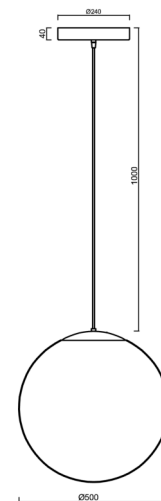

ISIS S4 PM HP

LED-5L08E950ZS11/PM4/L100/NK1W MS 3K##

WWW.OSMONT.CZ

ISIS S4 PM HP

Product code: ISI72242

Type: LED-5L08E950ZS11/PM4/L100/NK1W MS 3K##

Short description of the luminaire: Brass polished | pendant high-power LED light with emergency backup combined | PMMA shade | cable pendant (with inner support wire) 100 cm |

Technical

Types of luminaires	Emergency combined
Mounting type	Suspended - cable
Base material	brass
Shade material	glossy polymethyl methacrylate
Base color	polished brass
Shade color	white
Holding the shade	steel holder
Mounting location	ceiling
Width	500 mm
Length	500 mm
Height	500 mm
Diameter	ø 500 mm
Hinge length	1000 mm
mounting holes (diameter)	3xø5mm
Cable entrance	2xø16mm
Energy Class	D
Impact strength	IK06
Operating temperature	from 0°C to +30°C

*The warranty for the batteries is valid for 12 months from the date of purchase.

Installation dimensions:

Additional assortment:

Lampshade

Product code	Name	Color	Description	Picture	Drawing
20603	PM4	white	příslušenství		