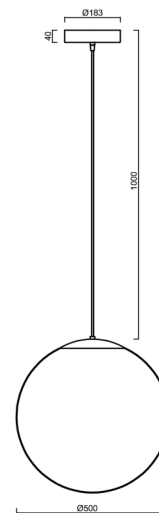

## Technical

Types of luminaires	Dimmable
Mounting type	Suspended - cable
Base material	steel
Shade material	glossy polymethyl methacrylate
Base color	black Ral9005
Shade color	white
Holding the shade	steel holder
Mounting location	ceiling
Width	500 mm
Length	500 mm
Height	500 mm
Diameter	ø 500 mm
Hinge length	1000 mm
mounting holes (diameter)	3xø5mm
Cable entrance	2xø16mm
Energy Class	D
Impact strength	IK06
Operating temperature	from -20°C to +30°C

Eulum data for calculation programs are available at [www.osmont.cz](http://www.osmont.cz).

Logistic

EAN	8591728032883
Weight NTTO	3.8 Kg
Weight BTTO	5.3 Kg
Number of cartons	2 pcs
Package volume	0.148 m <sup>3</sup>
Package 1 width	0.52 m
Package 1 length	0.52 m
Package 1 height	0.53 m
Warranty*	60 months