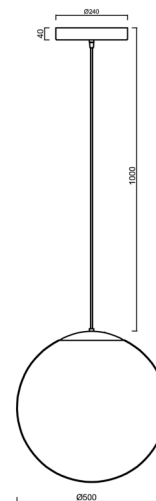

ISIS S4 PM HP

LED-5L08E950ZS11/PM4/L100 NK3HST B 3K##

WWW.OSMONT.CZ

ISIS S4 PM HP

Product code: ISI60415

Type: LED-5L08E950ZS11/PM4/L100 NK3HST B 3K##

Short description of the luminaire: White colour | pendant high-power LED light with emergency backup combined (with Self-test) | PMMA shade| cable pendant (with inner support wire) 100 cm |

Technical

Types of luminaires	Emergency combined SELFTEST
Mounting type	Suspended - cable
Base material	steel
Shade material	glossy polymethyl methacrylate
Base color	white Ral9003
Shade color	white
Holding the shade	steel holder
Mounting location	ceiling
Width	500 mm
Length	500 mm
Height	500 mm
Hinge length	1000 mm
mounting holes (diameter)	3xØ5mm
Cable entrance	2xØ16mm
Energy Class	D
Impact strength	IK06
Operating temperature	from -20°C to +30°C

Eulum data for calculation programs are available at www.osmont.cz.

Logistic

EAN	8591728152994
Weight NTTO	3.8 Kg
Weight BTTO	5.3 Kg
Number of cartons	2 pcs
Package volume	0.148 m ³
Package 1 width	0.52 m
Package 1 length	0.52 m
Package 1 height	0.53 m
Warranty*	60 months

*The warranty for the batteries is valid for 12 months from the date of purchase.

Installation dimensions:

Additional assortment:

Lampshade

Product code	Name	Color	Description	Picture	Drawing
20603	PM4	white	příslušenství		