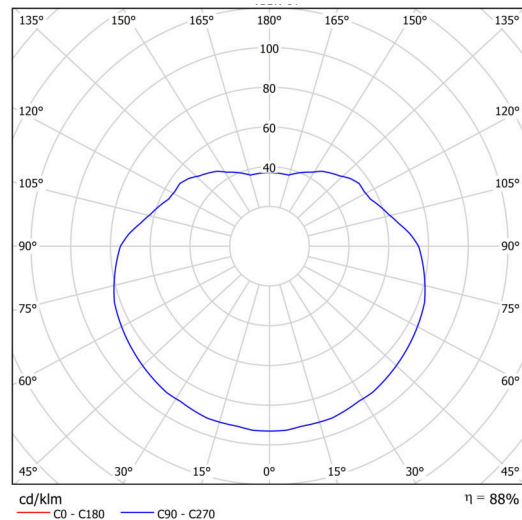

ISIS S4 PM

Product code: ISI63587

Type: ZS11/PM4/L100 MS HF**

Short description of the luminaire: Brass polished finish | pendant E27 light | microwave HF sensor | PMMA gloss shade

Technical

Types of luminaires	Sensor
Mounting type	Suspended - cable
Base material	brass
Shade material	glossy polymethyl methacrylate
Base color	polished brass
Shade color	white
Holding the shade	steel holder
Mounting location	ceiling
Width	500 mm
Length	500 mm
Height	500 mm
Diameter	ø 500 mm
Hinge length	1000 mm
mounting holes (diameter)	none
Installation wire (diameter)	none
Impact strength	IK06
Operating temperature	from -20°C to +30°C

Electric

Power consumption	40 W
Ingress Protection	IP40
Socket	E27
Sensor	HF
terminal block	none

Luminous

Blue light hazard	Risk group 0

Eulum data for calculation programs are available at www.osmont.cz.