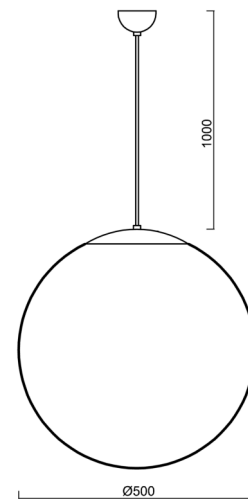

ISIS S4 PM

Product code: ISI63587

Type: ZS11/PM4/L100 MS HF**

Short description of the luminaire: Brass polished finish | pendant E27 light | microwave HF sensor | PMMA gloss shade

Technical

Types of luminaires	Sensor
Mounting type	Suspended - cable
Base material	brass
Shade material	glossy polymethyl methacrylate
Base color	polished brass
Shade color	white
Holding the shade	steel holder
Mounting location	ceiling
Width	500 mm
Length	500 mm
Height	500 mm
Diameter	ø 500 mm
Hinge length	1000 mm
mounting holes (diameter)	none
Installation wire (diameter)	none
Impact strength	IK06
Operating temperature	from -20°C to +30°C

Electric

Power consumption	40 W
Ingress Protection	IP40
Socket	E27
Sensor	HF
terminal block	none

Luminous

Blue light hazard	Risk group 0

Eulum data for calculation programs are available at www.osmont.cz.