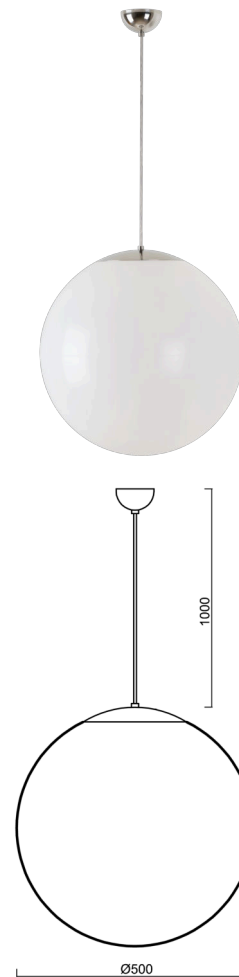

ISIS S4 PM

ZS11/PM4/L100 NL**

WWW.OSMONT.CZ

ISIS S4 PM

Product code: ISI63318

Type: ZS11/PM4/L100 NL**

Short description of the luminaire: Stainless polished pendant E27 light ON/OFF and PMMA shade.

Technical

Types of luminaires	Classic on/off
Mounting type	Suspended - cable
Base material	stainless steel steel
Shade material	glossy polymethyl methacrylate
Base color	polished stainless steel
Shade color	white
Holding the shade	steel holder
Mounting location	ceiling
Width	500 mm
Length	500 mm
Height	500 mm
Diameter	ø 500 mm
Hinge length	1000 mm
mounting holes (diameter)	none
Installation wire (diameter)	none
Impact strength	IK06
Operating temperature	from -20°C to +30°C

Electric

Voltage type	AC
AC voltage	220 - 240 V
Power consumption	40 W
Ingress Protection	IP40
Socket	E27
terminal block	none

Luminous

Blue light hazard	Risk group 0
-------------------	--------------

Eulum data for calculation programs are available at www.osmont.cz.

*The warranty for the batteries is valid for 12 months from the date of purchase.

Installation dimensions:

Additional assortment:

Lampshade

Product code	Name	Color	Description	Picture	Drawing
20603	PM4	white		