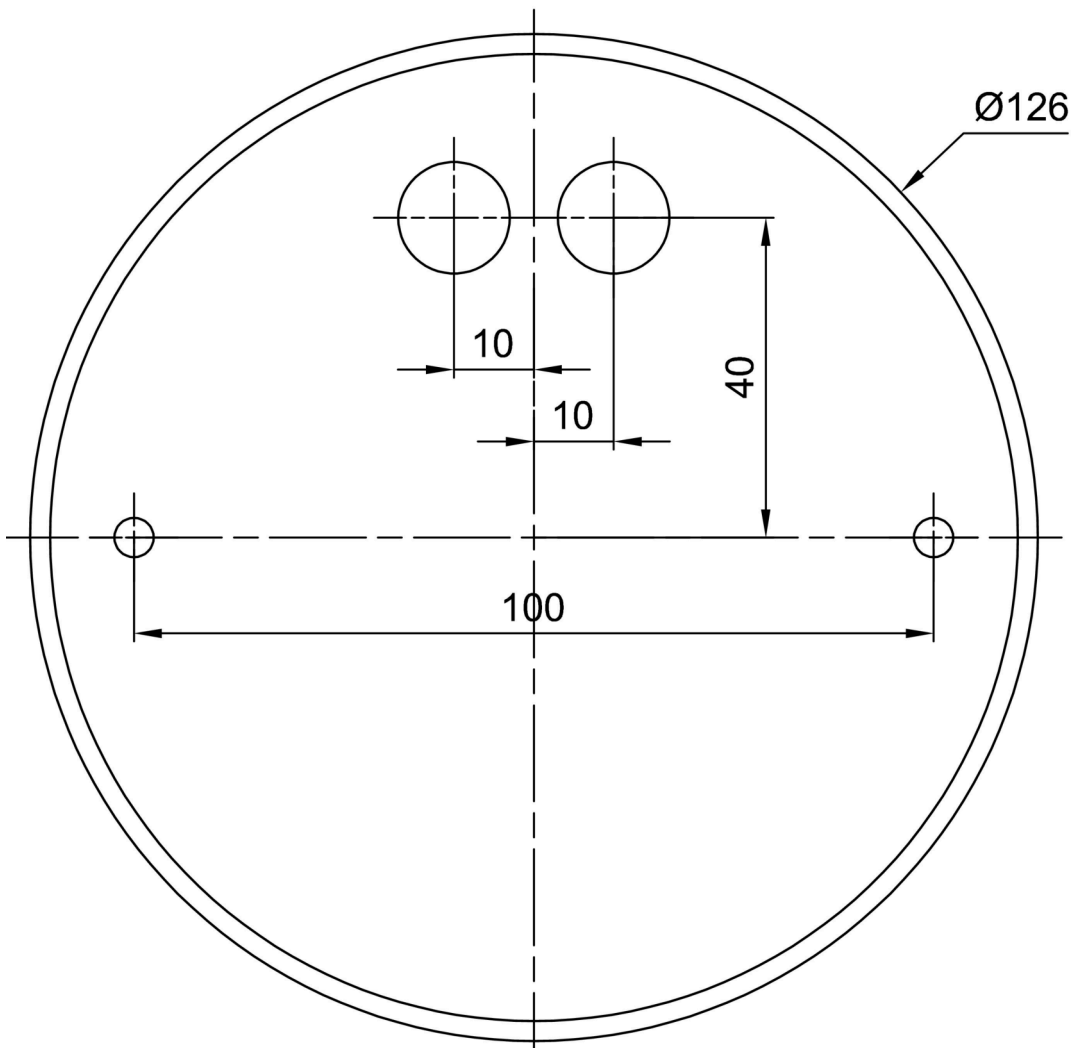

Types of luminaires	Classic on/off
Mounting type	Suspended - cable
Base material	stainless steel steel
Shade material	glossy polymethyl methacrylate
Base color	polished stainless steel
Shade color	white
Holding the shade	steel holder
Mounting location	ceiling
Width	500 mm
Length	500 mm
Height	500 mm
Diameter	ø 500 mm
Hinge length	1000 mm
mounting holes (diameter)	none
Installation wire (diameter)	none
Impact strength	IK06
Operating temperature	from -20°C to +30°C

*The warranty for the batteries is valid for 12 months from the date of purchase.

Installation dimensions:

Additional assortment:

Lampshade

Product code	Name	Color	Description	Picture	Drawing
20603	PM4	white		