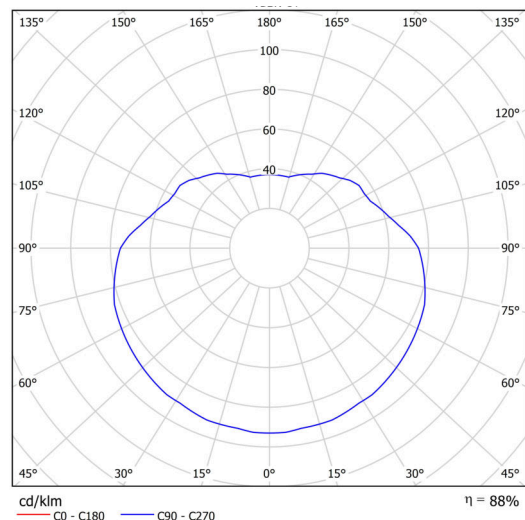

ISIS S4 PM

Product code: ISI63318

Type: ZS11/PM4/L100 NL**

Short description of the luminaire: Stainless polished pendant E27 light ON/OFF and PMMA shade.

Technical

Types of luminaires	Classic on/off
Mounting type	Suspended - cable
Base material	stainless steel steel
Shade material	glossy polymethyl methacrylate
Base color	polished stainless steel
Shade color	white
Holding the shade	steel holder
Mounting location	ceiling
Width	500 mm
Length	500 mm
Height	500 mm
Diameter	ø 500 mm
Hinge length	1000 mm
mounting holes (diameter)	none
Installation wire (diameter)	none
Impact strength	IK06
Operating temperature	from -20°C to +30°C

Electric

Voltage type	AC
AC voltage	220 - 240 V
Power consumption	40 W
Ingress Protection	IP40
Socket	E27
terminal block	none

Luminous

Blue light hazard	Risk group 0

Eulum data for calculation programs are available at www.osmont.cz.