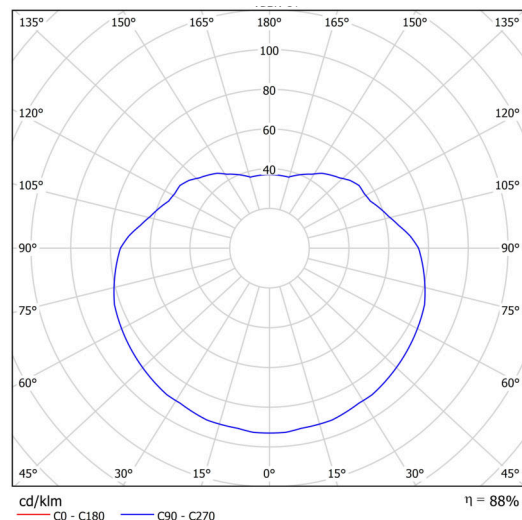

ISIS S4 PM

Product code: ISI63316

Type: ZS11/PM4/L100 C**

Short description of the luminaire: Black pendant E27 light ON/OFF and PMMA shade.

Technical

Types of luminaires	Classic on/off
Mounting type	Suspended - cable
Base material	steel
Shade material	glossy polymethyl methacrylate
Base color	black Ral9005
Shade color	white
Holding the shade	steel holder
Mounting location	ceiling
Width	500 mm
Length	500 mm
Height	500 mm
Diameter	ø 500 mm
Hinge length	1000 mm
mounting holes (diameter)	none
Installation wire (diameter)	none
Impact strength	IK06
Operating temperature	from -20°C to +30°C

Electric

Voltage type	AC
AC voltage	220 - 240 V
Power consumption	40 W
Ingress Protection	IP40
Socket	E27
terminal block	none

Luminous

Blue light hazard	Risk group 0

Eulum data for calculation programs are available at www.osmont.cz.