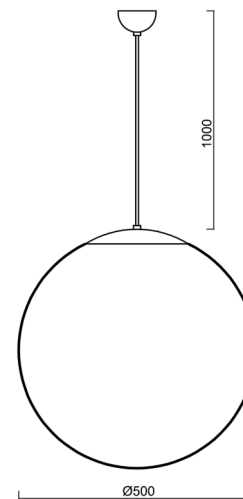

ISIS S4 PM

Product code: ISI63316

Type: ZS11/PM4/L100 C**

Short description of the luminaire: Black pendant E27 light ON/OFF and PMMA shade.

Technical

Types of luminaires	Classic on/off
Mounting type	Suspended - cable
Base material	steel
Shade material	glossy polymethyl methacrylate
Base color	black Ral9005
Shade color	white
Holding the shade	steel holder
Mounting location	ceiling
Width	500 mm
Length	500 mm
Height	500 mm
Diameter	ø 500 mm
Hinge length	1000 mm
mounting holes (diameter)	none
Installation wire (diameter)	none
Impact strength	IK06
Operating temperature	from -20°C to +30°C

Electric

Voltage type	AC
AC voltage	220 - 240 V
Power consumption	40 W
Ingress Protection	IP40
Socket	E27
terminal block	none

Luminous

Blue light hazard	Risk group 0

Eulum data for calculation programs are available at www.osmont.cz.