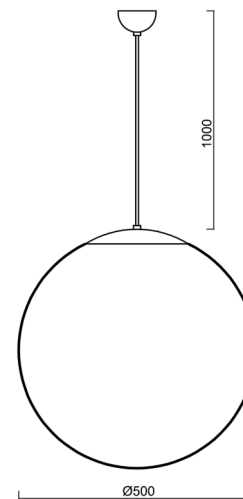

ISIS S4 PE

Product code: ISI52992

Type: ZS11/PE4/L100 C**

Short description of the luminaire: Black pendant E27 light ON/OFF and polyethylene shade.

Technical

Types of luminaires	Classic on/off
Mounting type	Suspended - cable
Base material	steel
Shade material	polyethylene
Base color	black Ral9005
Shade color	white
Holding the shade	steel holder
Mounting location	ceiling
Width	500 mm
Length	500 mm
Height	500 mm
Diameter	ø 500 mm
Hinge length	1000 mm
mounting holes (diameter)	none
Installation wire (diameter)	none
Impact strength	IK10
Operating temperature	from -20°C to +30°C

Electric

Power consumption	40 W
Ingress Protection	IP40
Socket	E27
terminal block	none

Luminous

Blue light hazard	Risk group 0

Eulum data for calculation programs are available at www.osmont.cz.