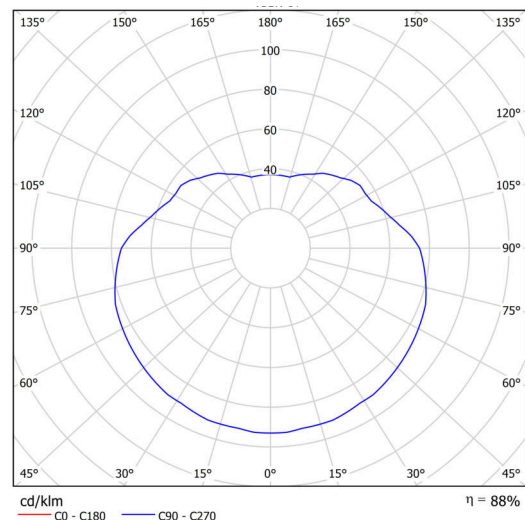

ISIS S4 PE

Product code: ISI52992

Type: ZS11/PE4/L100 C**

Short description of the luminaire: Black pendant E27 light ON/OFF and polyethylene shade.

Technical

Types of luminaires	Classic on/off
Mounting type	Suspended - cable
Base material	steel
Shade material	polyethylene
Base color	black Ral9005
Shade color	white
Holding the shade	steel holder
Mounting location	ceiling
Width	500 mm
Length	500 mm
Height	500 mm
Diameter	ø 500 mm
Hinge length	1000 mm
mounting holes (diameter)	none
Installation wire (diameter)	none
Impact strength	IK10
Operating temperature	from -20°C to +30°C

Electric

Power consumption	40 W
Ingress Protection	IP40
Socket	E27
terminal block	none

Luminous

Blue light hazard	Risk group 0

Eulum data for calculation programs are available at www.osmont.cz.