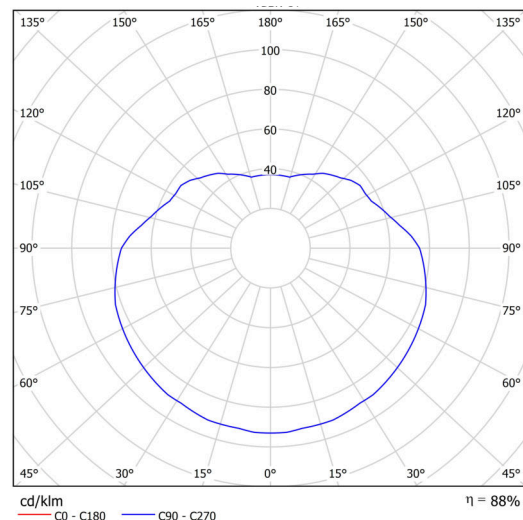

ISIS S4 PE

Product code: ISI44186

Type: ZS11/PE4/L100 MS**

Short description of the luminaire: Brass pendant E27 light ON/OFF and polyethylene shade.

Technical

Types of luminaires	Classic on/off
Mounting type	Suspended - cable
Base material	brass
Shade material	polyethylene
Base color	polished brass
Shade color	white
Holding the shade	steel holder
Mounting location	ceiling
Width	500 mm
Length	500 mm
Height	500 mm
Diameter	ø 500 mm
Hinge length	1000 mm
mounting holes (diameter)	none
Installation wire (diameter)	none
Impact strength	IK10
Operating temperature	from -20°C to +30°C

Electric

Power consumption	40 W
Ingress Protection	IP40
Socket	E27
terminal block	none

Luminous

Blue light hazard	Risk group 0

Eulum data for calculation programs are available at www.osmont.cz.