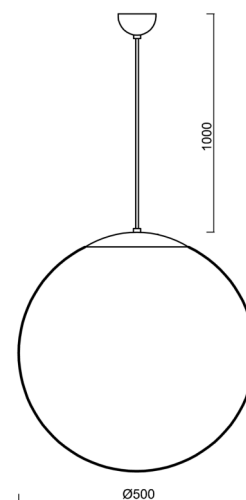

Types of luminaires	Classic on/off
Mounting type	Suspended - cable
Base material	brass
Shade material	polyethylene
Base color	polished brass
Shade color	white
Holding the shade	steel holder
Mounting location	ceiling
Width	500 mm
Length	500 mm
Height	500 mm
Diameter	ø 500 mm
Hinge length	1000 mm
mounting holes (diameter)	none
Installation wire (diameter)	none
Impact strength	IK10
Operating temperature	from -20°C to +30°C

Electric

Power consumption	40 W
Ingress Protection	IP40
Socket	E27
terminal block	none

Luminous

Blue light hazard	Risk group 0
-------------------	--------------

Eulum data for calculation programs are available at www.osmont.cz.