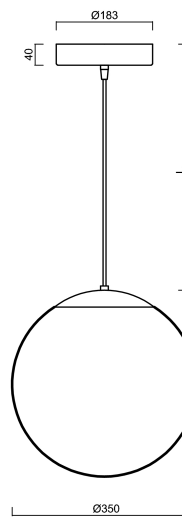

ISIS S3A PM-M HP

LED-5L06E900ZS11/PM3AM/L100 C 4K#

WWW.OSMONT.CZ

ISIS S3A PM-M HP

Product code: ISI75564

Type: LED-5L06E900ZS11/PM3AM/L100 C 4K#

Short description of the luminaire: Black colour | pendant high-power LED light ON/OFF | matt PMMA shadel cable pendant (with inner support wire) 100 cm |

Technical data

Types of luminaires	Classic on/off
Mounting type	Suspended - cable
Base material	steel
Shade material	opal polymethyl methacrylate
Base color	black Ral9005
Shade color	white
Holding the shade	steel holder
Mounting location	ceiling
Width	350 mm
Length	350 mm
Height	350 mm
Diameter	ø 350 mm
Suspension length	1000 mm
mounting holes (diameter)	none
Energy Class	D
Impact strength	IK06
Operating temperature	from -20°C to +30°C

Installation dimensions:

Additional assortment:

Lampshade

Product code	Name	Color	Picture	Drawing
20727	PM3AM (350mm)	white		