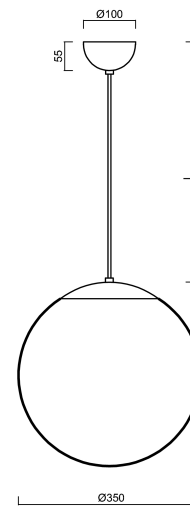

## Technical data

Types of luminaires	Emergency combined SELFTEST
Mounting type	Suspended - cable
Base material	stainless steel steel
Shade material	opal polymethyl methacrylate
Base color	polished stainless steel
Shade color	white
Holding the shade	steel holder
Mounting location	ceiling
Width	350 mm
Length	350 mm
Height	350 mm
Diameter	ø 350 mm
Suspension length	1000 mm
mounting holes (diameter)	none
Energy Class	D
Impact strength	IK06
Operating temperature	from +5°C to +30°C

### Lampshade

Product code	Name	Color	Picture	Drawing
20727	PM3AM (350mm)	white	