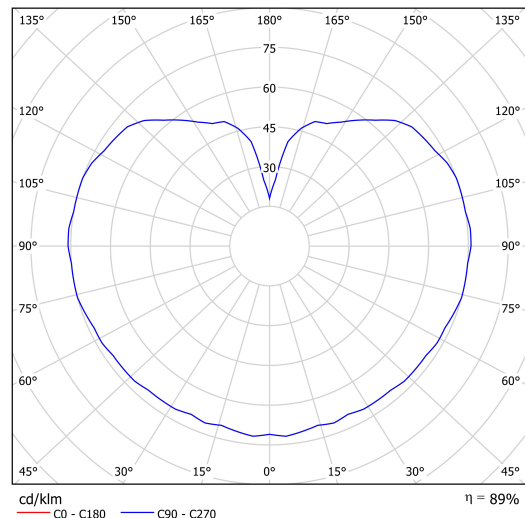

## Technical data

Types of luminaires	Emergency combined SELFTEST
Mounting type	Suspended - cable
Base material	stainless steel steel
Shade material	opal polymethyl methacrylate
Base color	polished stainless steel
Shade color	white
Holding the shade	steel holder
Mounting location	ceiling
Width	350 mm
Length	350 mm
Height	350 mm
Diameter	ø 350 mm
Suspension length	1000 mm
mounting holes (diameter)	none
Energy Class	D
Impact strength	IK06
Operating temperature	from +5°C to +30°C

## Luminous data

Lum. flux of luminaire	3750 lm
Lum. flux of light source	4260 lm
Lum. flux of light source in emergency mode	200 lm
Luminaire efficacy	144 lm/W
Chromaticity temperature	4000 K