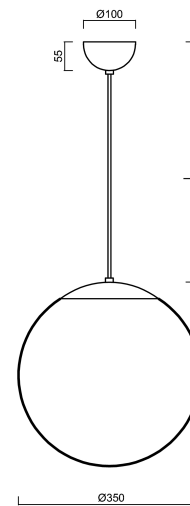

ISIS S3A PM-M

Product code: ISI75544

Type: LED-5L06E550ZS11/PM3AM/L100 C 4K#

Short description of the luminaire: Black colour | pendant LED light ON/OFF | matt PMMA shade | cable pendant (with inner support wire) 100 cm |

Technical data

Types of luminaires	Classic on/off
Mounting type	Suspended - cable
Base material	steel
Shade material	opal polymethyl methacrylate
Base color	black Ral9005
Shade color	white
Holding the shade	steel holder
Mounting location	ceiling
Width	350 mm
Length	350 mm
Height	350 mm
Diameter	ø 350 mm
Suspension length	1000 mm
mounting holes (diameter)	none
Energy Class	D
Impact strength	IK06
Operating temperature	from -20°C to +30°C

Electrical data

Power consumption	26 W
Ingress Protection	IP40
Socket	LED modul
terminal block	none
Automatic circuit breaker type B10A	31 pcs
Automatic circuit breaker type B16A	50 pcs
Automatic circuit breaker type C10A	52 pcs
Automatic circuit breaker type C16A	85 pcs
Number of LED drivers	1

Luminous data

Lum. flux of luminaire	3750 lm
Lum. flux of light source	4260 lm
Luminaire efficacy	144 lm/W
Chromaticity temperature	4000 K
Rated life time LED L80/B10	100000 hours
CRI	Ra80
MacAdam	3
Blue light hazard	Risk group 0

Eulum data for calculation programs are available at www.osmont.cz.

OSMONT, s.r.o.
HYBRÁLEC 129,
586 01 JIHLAVA, CZ