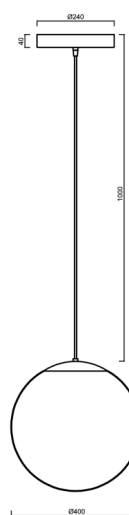

ISIS S3 PM-M HP

LED-5L08E850ZS11/PM3M/L100/NK1W B 4K#

WWW.OSMONT.CZ

ISIS S3 PM-M HP

Product code: ISI72765

Type: LED-5L08E850ZS11/PM3M/L100/NK1W B 4K#

Short description of the luminaire: White colour | pendant high-power LED light with emergency backup combined | matt PMMA shade | cable pendant (with inner support wire) 100 cm |

Technical

Types of luminaires	Emergency combined
Mounting type	Suspended - cable
Base material	steel
Shade material	opal polymethyl methacrylate
Base color	white Ral9003
Shade color	white
Holding the shade	steel holder
Mounting location	ceiling
Width	400 mm
Length	400 mm
Height	400 mm
Diameter	ø 400 mm
Hinge length	1000 mm
mounting holes (diameter)	3xø5mm
Cable entrance	2xø16mm
Energy Class	D
Impact strength	IK06
Operating temperature	from 0°C to +30°C