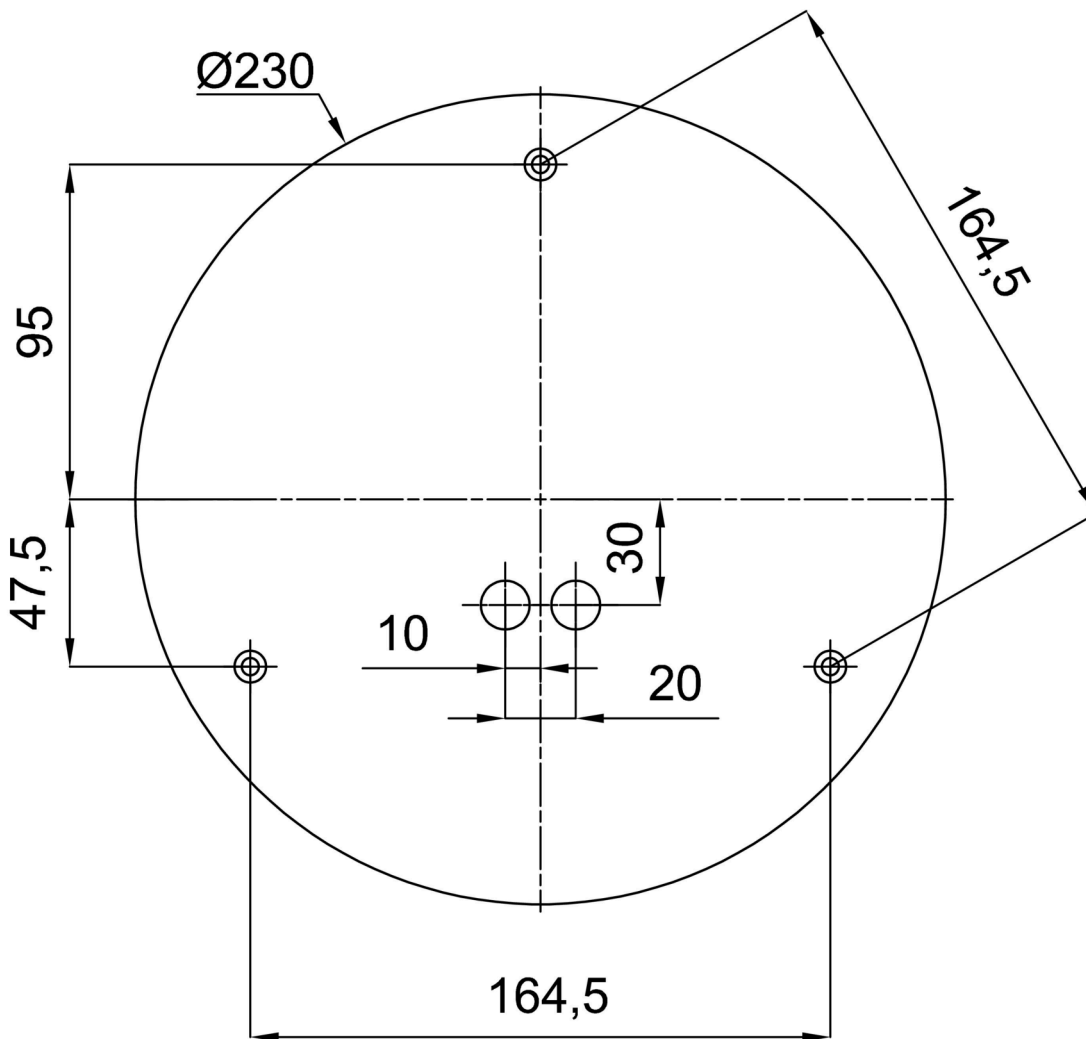

TECHNICAL SHEET

MacAdam	3
Blue light hazard	Risk group 0

Eulum data for calculation programs are available at www.osmont.cz.

Logistic

EAN	8591728046040
Weight NTTO	3.4 Kg
Weight BTTO	4.1 Kg
Number of cartons	2 pcs
Package volume	0.072 m³
Package 1 width	0.405 m
Package 1 length	0.405 m
Package 1 height	0.41 m
Warranty*	60 months

*The warranty for the batteries is valid for 12 months from the date of purchase.

Installation dimensions: