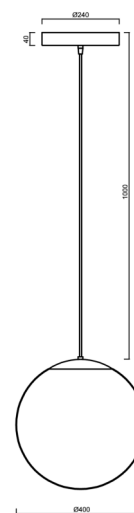

## Technical

Types of luminaires	Emergency combined
Mounting type	Suspended - cable
Base material	brass
Shade material	opal polymethyl methacrylate
Base color	polished brass
Shade color	white
Holding the shade	steel holder
Mounting location	ceiling
Width	400 mm
Length	400 mm
Height	400 mm
Diameter	ø 400 mm
Hinge length	1000 mm
mounting holes (diameter)	3xø5mm
Cable entrance	2xø16mm
Energy Class	D
Impact strength	IK06
Operating temperature	from 0°C to +30°C