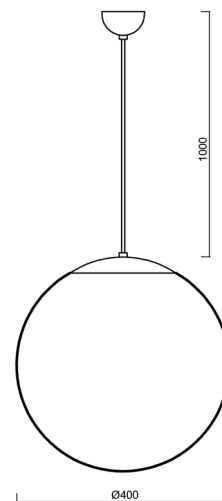

ISIS S3 PM-M

Product code: ISI63814

Type: ZS11/PM3M/L100 NB*

Short description of the luminaire: Stainless brushed pendant E27 light ON/OFF and PMMA matt shade.

Technical

Types of luminaires	Classic on/off
Mounting type	Suspended - cable
Base material	stainless steel steel
Shade material	opal polymethyl methacrylate
Base color	brushed stainless steel
Shade color	white
Holding the shade	steel holder
Mounting location	ceiling
Width	400 mm
Length	400 mm
Height	400 mm
Diameter	ø 400 mm
Hinge length	1000 mm
mounting holes (diameter)	none
Installation wire (diameter)	none
Impact strength	IK06
Operating temperature	from -20°C to +30°C

Electric

Voltage type	AC
AC voltage	220 - 240 V
Power consumption	40 W
Ingress Protection	IP40
Socket	E27
terminal block	none

Luminous

Blue light hazard	Risk group 0

Eulum data for calculation programs are available at www.osmont.cz.