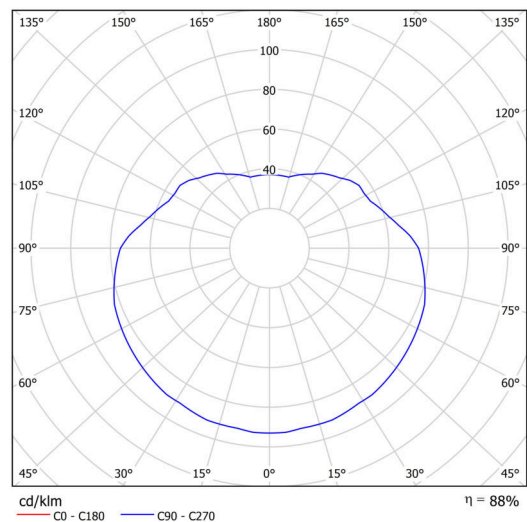

ISIS S3 PM-M

Product code: ISI63814

Type: ZS11/PM3M/L100 NB*

Short description of the luminaire: Stainless brushed pendant E27 light ON/OFF and PMMA matt shade.

Technical

Types of luminaires	Classic on/off
Mounting type	Suspended - cable
Base material	stainless steel steel
Shade material	opal polymethyl methacrylate
Base color	brushed stainless steel
Shade color	white
Holding the shade	steel holder
Mounting location	ceiling
Width	400 mm
Length	400 mm
Height	400 mm
Diameter	ø 400 mm
Hinge length	1000 mm
mounting holes (diameter)	none
Installation wire (diameter)	none
Impact strength	IK06
Operating temperature	from -20°C to +30°C

Electric

Voltage type	AC
AC voltage	220 - 240 V
Power consumption	40 W
Ingress Protection	IP40
Socket	E27
terminal block	none

Luminous

Blue light hazard	Risk group 0

Eulum data for calculation programs are available at www.osmont.cz.