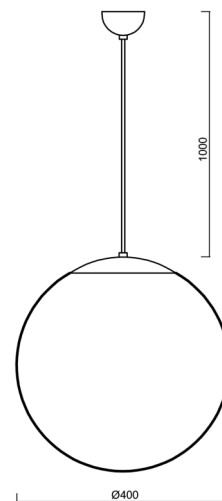

ISIS S3 PM-M

Product code: ISI63813

Type: ZS11/PM3M/L100 NL*

Short description of the luminaire: Stainless polished pendant E27 light ON/OFF and PMMA matt shade.

Technical

Types of luminaires	Classic on/off
Mounting type	Suspended - cable
Base material	stainless steel steel
Shade material	opal polymethyl methacrylate
Base color	polished stainless steel
Shade color	white
Holding the shade	steel holder
Mounting location	ceiling
Width	400 mm
Length	400 mm
Height	400 mm
Diameter	ø 400 mm
Hinge length	1000 mm
mounting holes (diameter)	none
Installation wire (diameter)	none
Impact strength	IK06
Operating temperature	from -20°C to +30°C

Electric

Voltage type	AC
AC voltage	220 - 240 V
Power consumption	40 W
Ingress Protection	IP40
Socket	E27
terminal block	none

Luminous

Blue light hazard	Risk group 0

Eulum data for calculation programs are available at www.osmont.cz.