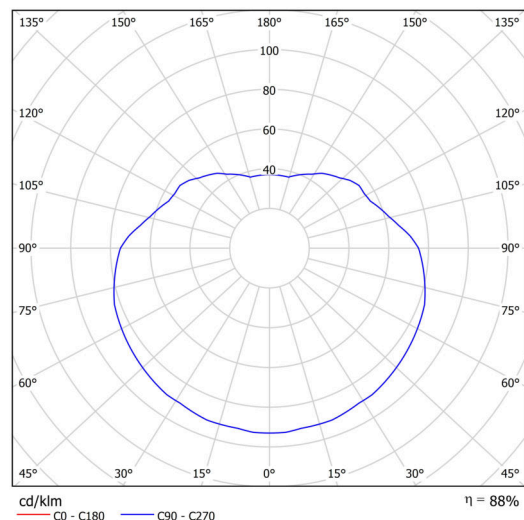

ISIS S3 PM-M

Product code: ISI63813

Type: ZS11/PM3M/L100 NL*

Short description of the luminaire: Stainless polished pendant E27 light ON/OFF and PMMA matt shade.

Technical

Types of luminaires	Classic on/off
Mounting type	Suspended - cable
Base material	stainless steel steel
Shade material	opal polymethyl methacrylate
Base color	polished stainless steel
Shade color	white
Holding the shade	steel holder
Mounting location	ceiling
Width	400 mm
Length	400 mm
Height	400 mm
Diameter	ø 400 mm
Hinge length	1000 mm
mounting holes (diameter)	none
Installation wire (diameter)	none
Impact strength	IK06
Operating temperature	from -20°C to +30°C

Electric

Voltage type	AC
AC voltage	220 - 240 V
Power consumption	40 W
Ingress Protection	IP40
Socket	E27
terminal block	none

Luminous

Blue light hazard	Risk group 0

Eulum data for calculation programs are available at www.osmont.cz.