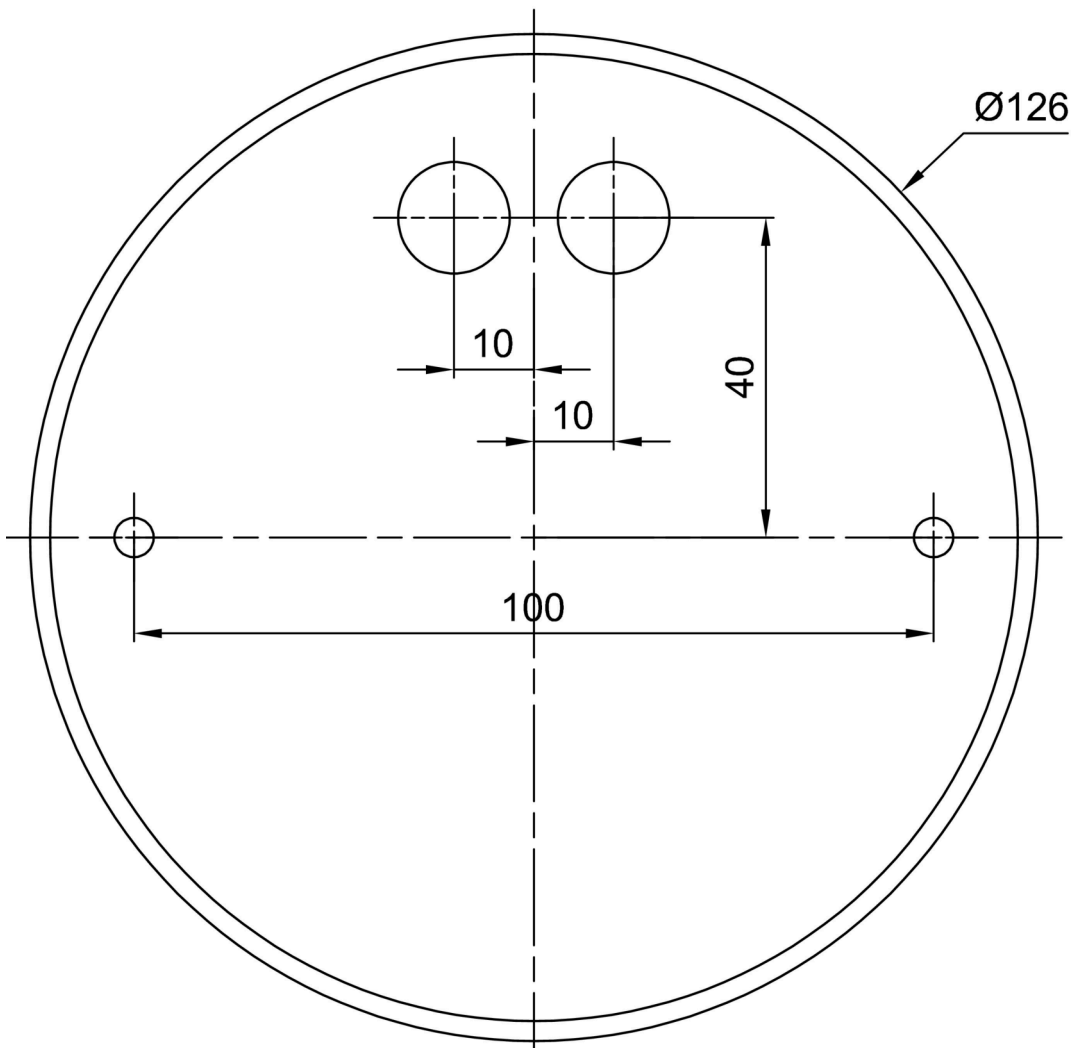

Logistic

EAN	8591728638139
Weight NTTO	2 Kg
Weight BTTO	2.5 Kg
Number of cartons	2 pcs
Package volume	0.072 m³
Package 1 width	0.405 m
Package 1 length	0.405 m
Package 1 height	0.41 m
Warranty*	60 months

*The warranty for the batteries is valid for 12 months from the date of purchase.

Installation dimensions: