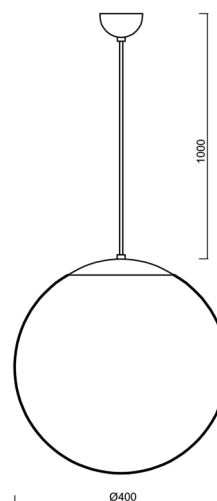

ISIS S3 PM-M

LED-5L06E600ZS11/PM3M/L100 NK3HST C 4K#

WWW.OSMONT.CZ

ISIS S3 PM-M

Product code: ISI61541

Type: LED-5L06E600ZS11/PM3M/L100 NK3HST C 4K#

Short description of the luminaire: Black colour | pendant LED light with emergency backup combined (with Self-test) | matt PMMA shade| cable pendant (with inner support wire) 100 cm |

Technical

Types of luminaires	Emergency combined SELFTEST
Mounting type	Suspended - cable
Base material	steel
Shade material	opal polymethyl methacrylate
Base color	black Ral9005
Shade color	white
Holding the shade	steel holder
Mounting location	ceiling
Width	400 mm
Length	400 mm
Height	400 mm
Hinge length	1000 mm
mounting holes (diameter)	none
Cable entrance	none
Energy Class	D
Impact strength	IK06
Operating temperature	from -20°C to +30°C