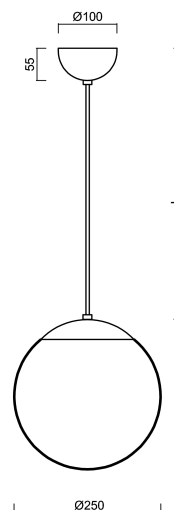

ISIS S2A PM-M

Product code: ISI70992

Type: LED-5L06E300ZS11/PM2AM/L100 NL DALI 4K#

Short description of the luminaire: Stainless steel polished | pendant LED light DALI | matt PMMA shadel cable pendant (with inner support wire) 100 cm |

Technical data

Types of luminaires	Dimmable
Mounting type	Suspended - cable
Base material	stainless steel steel
Shade material	opal polymethyl methacrylate
Base color	polished stainless steel
Shade color	white
Holding the shade	steel holder
Mounting location	ceiling
Width	250 mm
Length	250 mm
Height	250 mm
Diameter	ø 250 mm
Suspension length	1000 mm
mounting holes (diameter)	none
Energy Class	D
Impact strength	IK06
Operating temperature	from -20°C to +30°C

Electrical data

Power consumption	14 W
Ingress Protection	IP40
Socket	LED modul
terminal block	none
Automatic circuit breaker type B10A	41 pcs
Automatic circuit breaker type B16A	66 pcs
Automatic circuit breaker type C10A	66 pcs
Automatic circuit breaker type C16A	106 pcs
Switching current	≤ 7,5 A / 16 µsec
Number of LED drivers	1

Luminous data

Lum. flux of luminaire	2090 lm
Lum. flux of light source	2380 lm
Luminaire efficacy	149 lm/W
Chromaticity temperature	4000 K
Rated life time LED L80/B10	100000 hours
CRI	Ra80
MacAdam	3
Blue light hazard	Risk group 0

Eulum data for calculation programs are available at

OSMONT, s.r.o.
HYBRÁLEC 129,
586 01 JIHLAVA, CZ