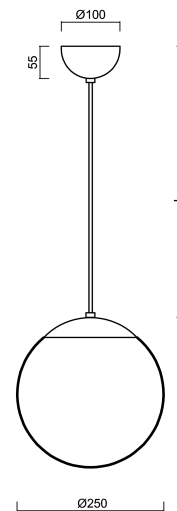

ISIS S2A PM-M

LED-5L06E300ZS11/PM2AM/L100 MS 4K#

WWW.OSMONT.CZ

ISIS S2A PM-M

Product code: ISI70989

Type: LED-5L06E300ZS11/PM2AM/L100 MS 4K#

Short description of the luminaire: Brass polished | pendant LED light ON/OFF | matt PMMA shade| cable pendant (with inner support wire) 100 cm |

Technical data

Types of luminaires	Classic on/off
Mounting type	Suspended - cable
Base material	brass
Shade material	opal polymethyl methacrylate
Base color	polished brass
Shade color	white
Holding the shade	steel holder
Mounting location	ceiling
Width	250 mm
Length	250 mm
Height	250 mm
Diameter	ø 250 mm
Suspension length	1000 mm
mounting holes (diameter)	none
Energy Class	D
Impact strength	IK06
Operating temperature	from -20°C to +30°C

Additional assortment:

Lampshade

Product code	Name	Color	Picture	Drawing
20725	PM2AM (250mm)	white		