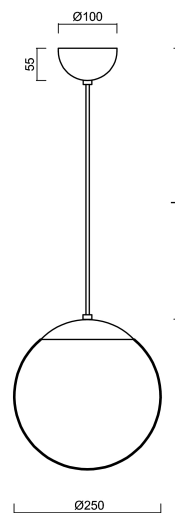

ISIS S2A PM-M

Product code: ISI70985

Type: LED-5L06E300ZS11/PM2AM/L100 B 4K#

Short description of the luminaire: White colour | pendant LED light ON/OFF | matt PMMA shade | cable pendant (with inner support wire) 100 cm |

Technical data

Types of luminaires	Classic on/off
Mounting type	Suspended - cable
Base material	steel
Shade material	opal polymethyl methacrylate
Base color	white Ral9003
Shade color	white
Holding the shade	steel holder
Mounting location	ceiling
Width	250 mm
Length	250 mm
Height	250 mm
Diameter	ø 250 mm
Suspension length	1000 mm
mounting holes (diameter)	none
Energy Class	D
Impact strength	IK06
Operating temperature	from -20°C to +30°C

Electrical data

Power consumption	14 W
Ingress Protection	IP40
Socket	LED modul
terminal block	none
Automatic circuit breaker type B10A	72 pcs
Automatic circuit breaker type B16A	116 pcs
Automatic circuit breaker type C10A	72 pcs
Automatic circuit breaker type C16A	116 pcs
Number of LED drivers	1

Luminous data

Lum. flux of luminaire	2090 lm
Lum. flux of light source	2380 lm
Luminaire efficacy	149 lm/W
Chromaticity temperature	4000 K
Rated life time LED L80/B10	100000 hours
CRI	Ra80
MacAdam	3
Blue light hazard	Risk group 0

Eulum data for calculation programs are available at www.osmont.cz.

OSMONT, s.r.o.
HYBRÁLEC 129,
586 01 JIHLAVA, CZ