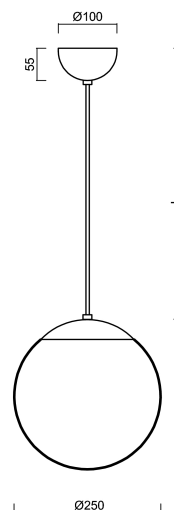

ISIS S2A PM-M

LED-5L06E300ZS11/PM2AM/L100 C 3K#

WWW.OSMONT.CZ

ISIS S2A PM-M

Product code: ISI70487

Type: LED-5L06E300ZS11/PM2AM/L100 C 3K#

Short description of the luminaire: Black colour | pendant LED light ON/OFF | matt PMMA shade| cable pendant (with inner support wire) 100 cm |

Technical data

Types of luminaires	Classic on/off
Mounting type	Suspended - cable
Base material	steel
Shade material	opal polymethyl methacrylate
Base color	black Ral9005
Shade color	white
Holding the shade	steel holder
Mounting location	ceiling
Width	250 mm
Length	250 mm
Height	250 mm
Diameter	Ø 250 mm
Suspension length	1000 mm
mounting holes (diameter)	none
Energy Class	D
Impact strength	IK06
Operating temperature	from -20°C to +30°C

Additional assortment:

Lampshade

Product code	Name	Color	Picture	Drawing
20725	PM2AM (250mm)	white		