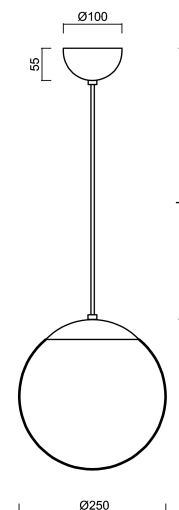

ISIS S2A PM-M

Product code: ISI47013

Type: ZS11/PM2AM/L100 NL*

Short description of the luminaire: Stainless steel polished | pendant E27 light ON/OFF | matt PMMA shade | cable pendant (with inner support wire) 100 cm |

Technical data

Types of luminaires	Classic on/off
Mounting type	Suspended - cable
Base material	stainless steel steel
Shade material	opal polymethyl methacrylate
Base color	polished stainless steel
Shade color	white
Holding the shade	steel holder
Mounting location	ceiling
Width	250 mm
Length	250 mm
Height	250 mm
Diameter	ø 250 mm
Suspension length	1000 mm
mounting holes (diameter)	none
Impact strength	IK06
Operating temperature	from -20°C to +30°C

Electrical data

Power consumption	25 W
Ingress Protection	IP40
Socket	E27
terminal block	none

Luminous data

Blue light hazard	Risk group 0

Eulum data for calculation programs are available at www.osmont.cz.