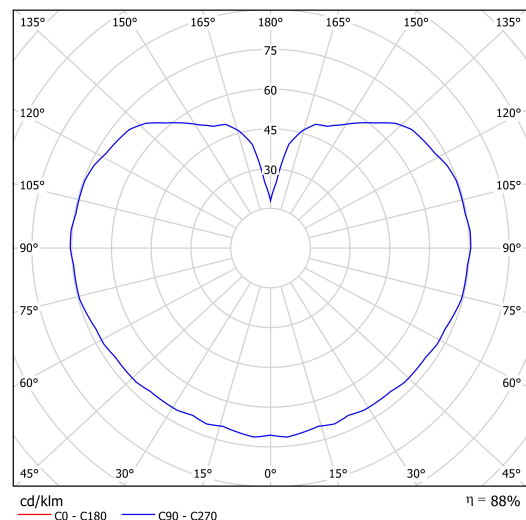

ISIS S2A PM-M

Product code: ISI47013

Type: ZS11/PM2AM/L100 NL*

Short description of the luminaire: Stainless steel polished | pendant E27 light ON/OFF | matt PMMA shade | cable pendant (with inner support wire) 100 cm |

Technical data

Types of luminaires	Classic on/off
Mounting type	Suspended - cable
Base material	stainless steel steel
Shade material	opal polymethyl methacrylate
Base color	polished stainless steel
Shade color	white
Holding the shade	steel holder
Mounting location	ceiling
Width	250 mm
Length	250 mm
Height	250 mm
Diameter	ø 250 mm
Suspension length	1000 mm
mounting holes (diameter)	none
Impact strength	IK06
Operating temperature	from -20°C to +30°C

Electrical data

Power consumption	25 W
Ingress Protection	IP40
Socket	E27
terminal block	none

Luminous data

Blue light hazard	Risk group 0

Eulum data for calculation programs are available at www.osmont.cz.