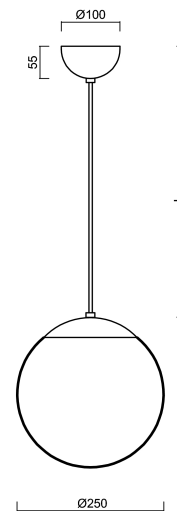

ISIS S2A PM-M

ZS11/PM2AM/L100 C HF*

WWW.OSMONT.CZ

ISIS S2A PM-M

Product code: ISI47010

Type: ZS11/PM2AM/L100 C HF*

Short description of the luminaire: Black colour | pendant E27 light with HF sensor | matt PMMA shadel cable pendant (with inner support wire) 100 cm |

Technical data

Types of luminaires	Sensor
Mounting type	Suspended - cable
Base material	steel
Shade material	opal polymethyl methacrylate
Base color	black Ral9005
Shade color	white
Holding the shade	steel holder
Mounting location	ceiling
Width	250 mm
Length	250 mm
Height	250 mm
Diameter	Ø 250 mm
Suspension length	1000 mm
mounting holes (diameter)	none
Impact strength	IK06
Operating temperature	from -20°C to +30°C

Electrical data

Power consumption	25 W
Ingress Protection	IP40
Socket	E27
Sensor	HF
terminal block	none

Luminous data

Blue light hazard	Risk group 0
-------------------	--------------

Eulum data for calculation programs are available at www.osmont.cz.

TECHNICAL SHEET

Logistical data

EAN	8591728209483
Warranty*	60 months

**The warranty for the batteries is valid for 36 months from the date of purchase.*

Additional assortment:

Lampshade

Product code	Name	Color	Picture	Drawing
20725	PM2AM (250mm)	white		