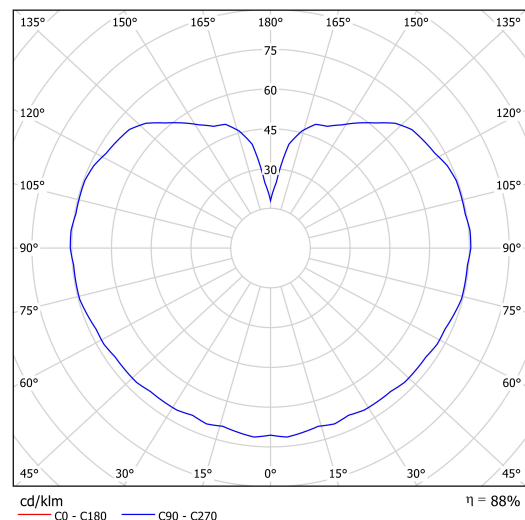

Technical data

Types of luminaires	Sensor
Mounting type	Suspended - cable
Base material	steel
Shade material	opal polymethyl methacrylate
Base color	black Ral9005
Shade color	white
Holding the shade	steel holder
Mounting location	ceiling
Width	250 mm
Length	250 mm
Height	250 mm
Diameter	Ø 250 mm
Suspension length	1000 mm
mounting holes (diameter)	none
Impact strength	IK06
Operating temperature	from -20°C to +30°C

Electrical data

Power consumption	25 W
Ingress Protection	IP40
Socket	E27
Sensor	HF
terminal block	none

Luminous data

Blue light hazard	Risk group 0
-------------------	--------------

Eulum data for calculation programs are available at www.osmont.cz.