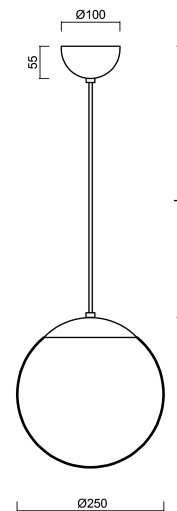

ISIS S2A PM-M

Product code: ISI47007

Type: ZS11/PM2AM/L100 B*

Short description of the luminaire: White colour | pendant E27 light ON/OFF | matt PMMA shade | cable pendant (with inner support wire) 100 cm |

Technical data

Types of luminaires	Classic on/off
Mounting type	Suspended - cable
Base material	steel
Shade material	opal polymethyl methacrylate
Base color	white Ral9003
Shade color	white
Holding the shade	steel holder
Mounting location	ceiling
Width	250 mm
Length	250 mm
Height	250 mm
Diameter	ø 250 mm
Suspension length	1000 mm
mounting holes (diameter)	none
Impact strength	IK06
Operating temperature	from -20°C to +30°C

Electrical data

Power consumption	25 W
Ingress Protection	IP40
Socket	E27
terminal block	none

Luminous data

Blue light hazard	Risk group 0

Eulum data for calculation programs are available at www.osmont.cz.