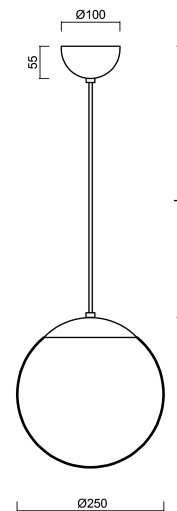

ISIS S2A PM

ZS11/PM2A/L100 NB*

WWW.OSMONT.CZ

ISIS S2A PM

Product code: ISI46945

Type: ZS11/PM2A/L100 NB*

Short description of the luminaire: Stainless steel brushed | pendant E27 light ON/OFF | PMMA shade | cable pendant (with inner support wire) 100 cm |

Technical data

Types of luminaires	Classic on/off
Mounting type	Suspended - cable
Base material	stainless steel steel
Shade material	opal polymethyl methacrylate
Base color	brushed stainless steel
Shade color	white
Holding the shade	steel holder
Mounting location	ceiling
Width	250 mm
Length	250 mm
Height	250 mm
Diameter	ø 250 mm
Suspension length	1000 mm
mounting holes (diameter)	none
Impact strength	IK06
Operating temperature	from -20°C to +30°C

Electrical data

Power consumption	25 W
Ingress Protection	IP40
Socket	E27
terminal block	none

Luminous data

Blue light hazard	Risk group 0
-------------------	--------------

Eulum data for calculation programs are available at www.osmont.cz.

TECHNICAL SHEET

Logistical data

EAN	8591728208837
Warranty*	60 months

**The warranty for the batteries is valid for 36 months from the date of purchase.*

Additional assortment:

Lampshade

Product code	Name	Color	Picture	Drawing
20724	PM2A (250mm)	white		