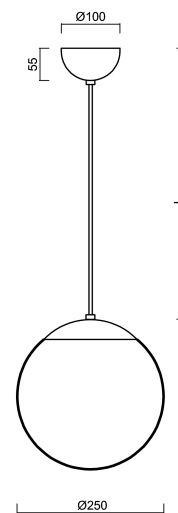

ISIS S2A PM

ZS11/PM2A/L100 C*

WWW.OSMONT.CZ

ISIS S2A PM

Product code: ISI46939

Type: ZS11/PM2A/L100 C*

Short description of the luminaire: Black colour | pendant E27 light ON/OFF | PMMA shade | cable pendant (with inner support wire) 100 cm |

Technical data

Types of luminaires	Classic on/off
Mounting type	Suspended - cable
Base material	steel
Shade material	opal polymethyl methacrylate
Base color	black Ral9005
Shade color	white
Holding the shade	steel holder
Mounting location	ceiling
Width	250 mm
Length	250 mm
Height	250 mm
Diameter	ø 250 mm
Suspension length	1000 mm
mounting holes (diameter)	none
Impact strength	IK06
Operating temperature	from -20°C to +30°C

Electrical data

Power consumption	25 W
Ingress Protection	IP40
Socket	E27
terminal block	none

Luminous data

Blue light hazard	Risk group 0
-------------------	--------------

Eulum data for calculation programs are available at www.osmont.cz.

TECHNICAL SHEET

Logistical data

EAN	8591728208776
Warranty*	60 months

**The warranty for the batteries is valid for 36 months from the date of purchase.*

Additional assortment:

Lampshade

Product code	Name	Color	Picture	Drawing
20724	PM2A (250mm)	white		