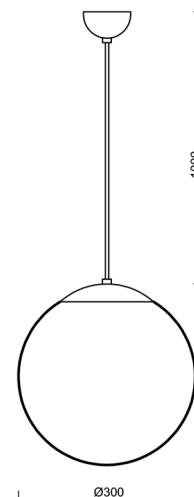

ISIS S2 PM-M

Product code: ISI63808

Type: ZS11/PM2M/L100 NL*

Short description of the luminaire: Stainless polished pendant E27 light ON/OFF and PMMA matt shade.

Technical

Types of luminaires	Classic on/off
Mounting type	Suspended - cable
Base material	stainless steel steel
Shade material	opal polymethyl methacrylate
Base color	polished stainless steel
Shade color	white
Holding the shade	steel holder
Mounting location	ceiling
Width	300 mm
Length	300 mm
Height	300 mm
Diameter	ø 300 mm
Hinge length	1000 mm
mounting holes (diameter)	none
Installation wire (diameter)	none
Impact strength	IK06
Operating temperature	from -20°C to +30°C

Electric

Voltage type	AC
AC voltage	220 - 240 V
Power consumption	25 W
Ingress Protection	IP40
Socket	E27
terminal block	none

Luminous

Blue light hazard	Risk group 0

Eulum data for calculation programs are available at www.osmont.cz.