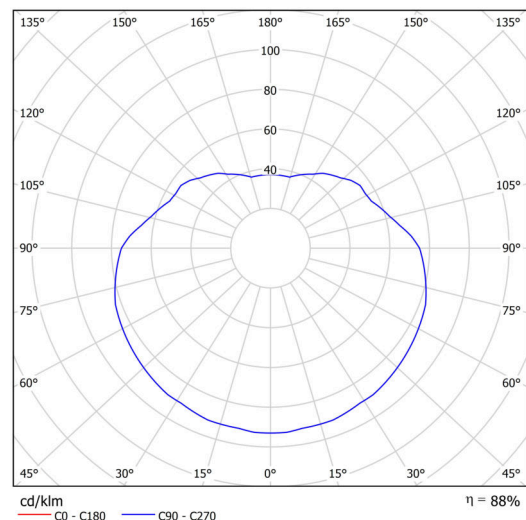

Luminous

Blue light hazard	Risk group 0

Eulum data for calculation programs are available at www.osmont.cz.