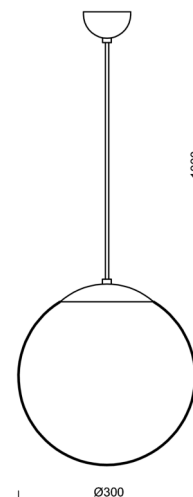

ISIS S2 PE

ZS11/PE2/L100 C*

WWW.OSMONT.CZ

ISIS S2 PE

Product code: ISI52990

Type: ZS11/PE2/L100 C*

Short description of the luminaire: Black pendant E27 light ON/OFF and polyethylene shade.

Technical

Types of luminaires	Classic on/off
Mounting type	Suspended - cable
Base material	steel
Shade material	polyethylene
Base color	black Ral9005
Shade color	white
Holding the shade	steel holder
Mounting location	ceiling
Width	300 mm
Length	300 mm
Height	300 mm
Diameter	Ø 300 mm
Hinge length	1000 mm
mounting holes (diameter)	none
Installation wire (diameter)	none
Impact strength	IK10
Operating temperature	from -20°C to +30°C

*The warranty for the batteries is valid for 12 months from the date of purchase.

Installation dimensions:

Additional assortment:

Lampshade

Product code	Name	Color	Description	Picture	Drawing
20548	PE2	white		