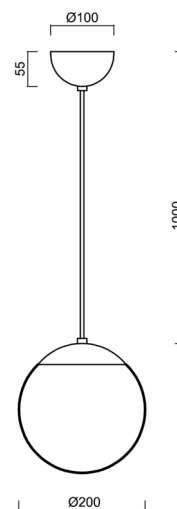

Technical

Types of luminaires	Dimmable
Mounting type	Suspended - cable
Base material	stainless steel steel
Shade material	opal polymethyl methacrylate
Base color	brushed stainless steel
Shade color	white
Holding the shade	steel holder
Mounting location	ceiling
Width	200 mm
Length	200 mm
Height	200 mm
Diameter	ø 200 mm
Hinge length	1000 mm
mounting holes (diameter)	none
Installation wire (diameter)	none
Energy Class	D
Impact strength	IK06
Operating temperature	from -20°C to +30°C

Electric

Power consumption	8 W
Ingress Protection	IP40
Socket	LED modul
terminal block	none
Automatic circuit breaker type B16A	45 pcs
Automatic circuit breaker type C16A	70 pcs

Luminous

Lum. flux of luminaire	1130 lm
Lum. flux of light source	1280 lm
Luminaire efficacy	141 lm/W
Temperature	4000 K
Rated life time LED L80/B10	100000 hours
CRI	Ra80
MacAdam	3
Blue light hazard	Risk group 0

Eulum data for calculation programs are available at www.osmont.cz.

Logistic

EAN	8591728050313
Weight NTTO	1.5 Kg
Weight BTTO	1.8 Kg
Number of cartons	2 pcs
Package volume	0.014 m ³
Package 1 width	0.21 m
Package 1 length	0.21 m
Package 1 height	0.205 m
Warranty*	60 months