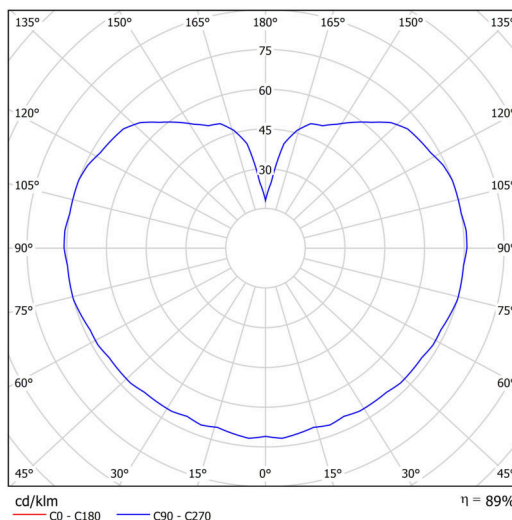

ISIS S1 PM-M

Product code: ISI72979

Type: LED-5L05E500ZS11/PM1M/L100 NB DALI 4K#

Short description of the luminaire: Stainless brushed finish | pendant LED light | dimmable DALI | PMMA matt shade

Technical

Types of luminaires	Dimmable
Mounting type	Suspended - cable
Base material	stainless steel steel
Shade material	opal polymethyl methacrylate
Base color	brushed stainless steel
Shade color	white
Holding the shade	steel holder
Mounting location	ceiling
Width	200 mm
Length	200 mm
Height	200 mm
Diameter	ø 200 mm
Hinge length	1000 mm
mounting holes (diameter)	none
Installation wire (diameter)	none
Energy Class	D
Impact strength	IK06
Operating temperature	from -20°C to +30°C

Electric

Power consumption	8 W
Ingress Protection	IP40
Socket	LED modul
terminal block	none
Automatic circuit breaker type B16A	45 pcs
Automatic circuit breaker type C16A	70 pcs

Luminous

Lum. flux of luminaire	1130 lm
Lum. flux of light source	1280 lm
Luminaire efficacy	141 lm/W
Temperature	4000 K
Rated life time LED L80/B10	100000 hours
CRI	Ra80
MacAdam	3
Blue light hazard	Risk group 0

Eulum data for calculation programs are available at www.osmont.cz.