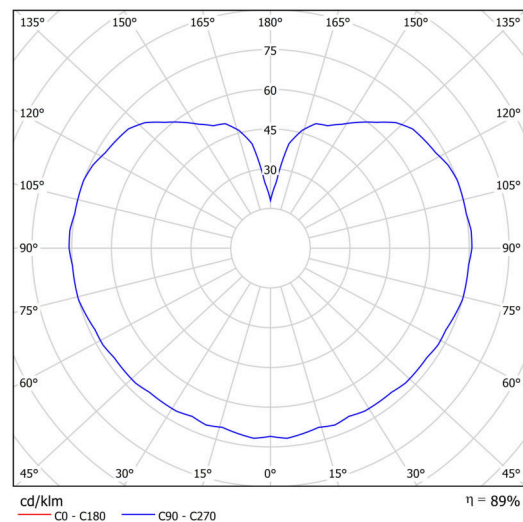

Technical

| | |
|------------------------------|------------------------------|
| Types of luminaires | Classic on/off |
| Mounting type | Suspended - cable |
| Base material | stainless steel steel |
| Shade material | opal polymethyl methacrylate |
| Base color | brushed stainless steel |
| Shade color | white |
| Holding the shade | steel holder |
| Mounting location | ceiling |
| Width | 200 mm |
| Length | 200 mm |
| Height | 200 mm |
| Diameter | ø 200 mm |
| Hinge length | 1000 mm |
| mounting holes (diameter) | none |
| Installation wire (diameter) | none |
| Energy Class | D |
| Impact strength | IK06 |
| Operating temperature | from -20°C to +30°C |

Luminous

| | |
|-----------------------------|--------------|
| Lum. flux of luminaire | 1130 lm |
| Lum. flux of light source | 1280 lm |
| Luminaire efficacy | 141 lm/W |
| Temperature | 4000 K |
| Rated life time LED L80/B10 | 100000 hours |
| CRI | Ra80 |
| MacAdam | 3 |
| Blue light hazard | Risk group 0 |