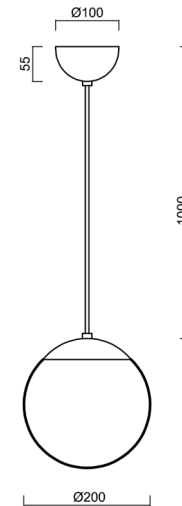

ISIS S1 PM-M

LED-5L05E500ZS11/PM1M/L100 NB 4K#

WWW.OSMONT.CZ

ISIS S1 PM-M

Product code: ISI72978

Type: LED-5L05E500ZS11/PM1M/L100 NB 4K#

Short description of the luminaire: Stainless brushed finish | pendant LED light | ON/OFF | PMMA matt shade

Technical

| | |
|------------------------------|------------------------------|
| Types of luminaires | Classic on/off |
| Mounting type | Suspended - cable |
| Base material | stainless steel steel |
| Shade material | opal polymethyl methacrylate |
| Base color | brushed stainless steel |
| Shade color | white |
| Holding the shade | steel holder |
| Mounting location | ceiling |
| Width | 200 mm |
| Length | 200 mm |
| Height | 200 mm |
| Diameter | ø 200 mm |
| Hinge length | 1000 mm |
| mounting holes (diameter) | none |
| Installation wire (diameter) | none |
| Energy Class | D |
| Impact strength | IK06 |
| Operating temperature | from -20°C to +30°C |

Eulum data for calculation programs are available at www.osmont.cz.

Logistic

| | |
|-------------------|----------------------|
| EAN | 8591728050306 |
| Weight NTTO | 1.5 Kg |
| Weight BTTO | 1.8 Kg |
| Number of cartons | 2 pcs |
| Package volume | 0.014 m ³ |
| Package 1 width | 0.21 m |
| Package 1 length | 0.21 m |
| Package 1 height | 0.205 m |
| Warranty* | 60 months |