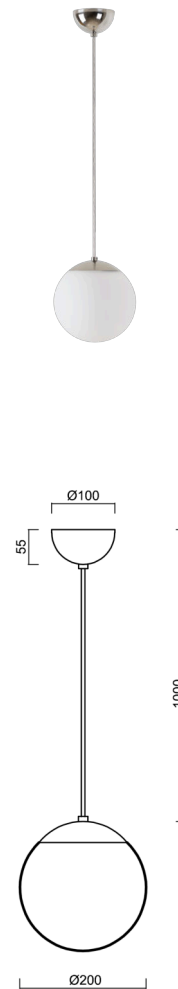

ISIS S1 PM-M

Product code: ISI72977

Type: LED-5L05E500ZS11/PM1M/L100 NL DALI 4K#

Short description of the luminaire: Stainless polished finish | pendant LED light | dimmable DALI | PMMA matt shade

Technical

Types of luminaires	Dimmable
Mounting type	Suspended - cable
Base material	stainless steel steel
Shade material	opal polymethyl methacrylate
Base color	polished stainless steel
Shade color	white
Holding the shade	steel holder
Mounting location	ceiling
Width	200 mm
Length	200 mm
Height	200 mm
Diameter	ø 200 mm
Hinge length	1000 mm
mounting holes (diameter)	none
Installation wire (diameter)	none
Energy Class	D
Impact strength	IK06
Operating temperature	from -20°C to +30°C

Electric

Power consumption	8 W
Ingress Protection	IP40
Socket	LED modul
terminal block	none
Automatic circuit breaker type B16A	45 pcs
Automatic circuit breaker type C16A	70 pcs

Luminous

Lum. flux of luminaire	1130 lm
Lum. flux of light source	1280 lm
Luminaire efficacy	141 lm/W
Temperature	4000 K
Rated life time LED L80/B10	100000 hours
CRI	Ra80
MacAdam	3
Blue light hazard	Risk group 0

Eulum data for calculation programs are available at www.osmont.cz.