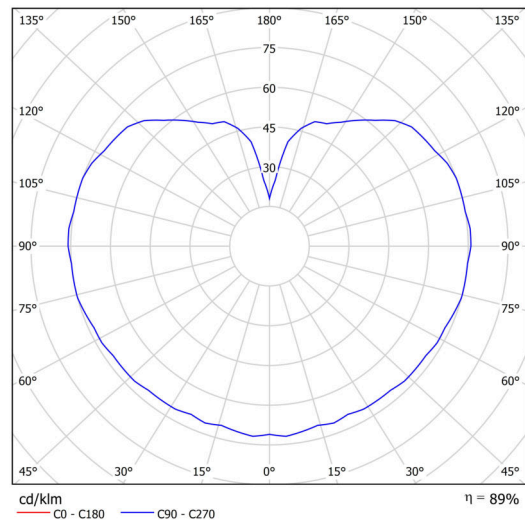

ISIS S1 PM-M

Product code: ISI72977

Type: LED-5L05E500ZS11/PM1M/L100 NL DALI 4K#

Short description of the luminaire: Stainless polished finish | pendant LED light | dimmable DALI | PMMA matt shade

Technical

Types of luminaires	Dimmable
Mounting type	Suspended - cable
Base material	stainless steel steel
Shade material	opal polymethyl methacrylate
Base color	polished stainless steel
Shade color	white
Holding the shade	steel holder
Mounting location	ceiling
Width	200 mm
Length	200 mm
Height	200 mm
Diameter	ø 200 mm
Hinge length	1000 mm
mounting holes (diameter)	none
Installation wire (diameter)	none
Energy Class	D
Impact strength	IK06
Operating temperature	from -20°C to +30°C

Electric

Power consumption	8 W
Ingress Protection	IP40
Socket	LED modul
terminal block	none
Automatic circuit breaker type B16A	45 pcs
Automatic circuit breaker type C16A	70 pcs

Luminous

Lum. flux of luminaire	1130 lm
Lum. flux of light source	1280 lm
Luminaire efficacy	141 lm/W
Temperature	4000 K
Rated life time LED L80/B10	100000 hours
CRI	Ra80
MacAdam	3
Blue light hazard	Risk group 0

Eulum data for calculation programs are available at www.osmont.cz.