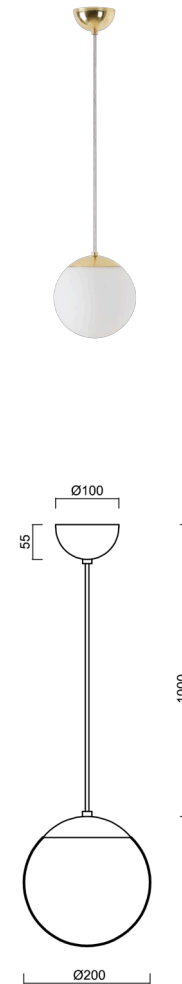

ISIS S1 PM-M

Product code: ISI72975

Type: LED-5L05E500ZS11/PM1M/L100 MS DALI 4K#

Short description of the luminaire: Brass polished finish | pendant LED light | dimmable DALI | PMMA matt shade

Technical

Types of luminaires	Dimmable
Mounting type	Suspended - cable
Base material	brass
Shade material	opal polymethyl methacrylate
Base color	polished brass
Shade color	white
Holding the shade	steel holder
Mounting location	ceiling
Width	200 mm
Length	200 mm
Height	200 mm
Diameter	ø 200 mm
Hinge length	1000 mm
mounting holes (diameter)	none
Installation wire (diameter)	none
Energy Class	D
Impact strength	IK06
Operating temperature	from -20°C to +30°C

Electric

Power consumption	8 W
Ingress Protection	IP40
Socket	LED modul
terminal block	none
Automatic circuit breaker type B16A	45 pcs
Automatic circuit breaker type C16A	70 pcs

Luminous

Lum. flux of luminaire	1130 lm
Lum. flux of light source	1280 lm
Luminaire efficacy	141 lm/W
Temperature	4000 K
Rated life time LED L80/B10	100000 hours
CRI	Ra80
MacAdam	3
Blue light hazard	Risk group 0

Eulum data for calculation programs are available at www.osmont.cz.