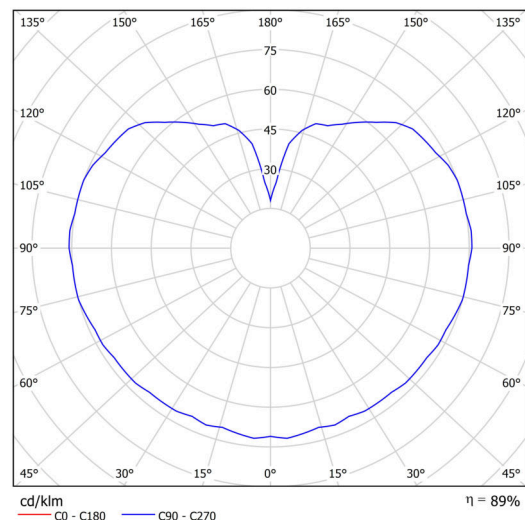

Luminous

Lum. flux of luminaire	1130 lm
Lum. flux of light source	1280 lm
Luminaire efficacy	141 lm/W
Temperature	4000 K
Rated life time LED L80/B10	100000 hours
CRI	Ra80
MacAdam	3
Blue light hazard	Risk group 0