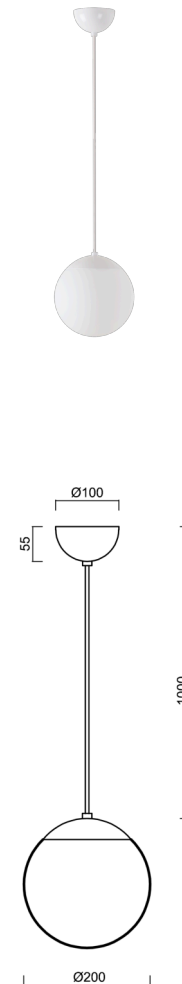

ISIS S1 PM-M

LED-5L05E500ZS11/PM1M/L100 B 4K#

WWW.OSMONT.CZ

ISIS S1 PM-M

Product code: ISI72970

Type: LED-5L05E500ZS11/PM1M/L100 B 4K#

Short description of the luminaire: White color | pendant LED light | ON/OFF | PMMA matt shade

Technical

Types of luminaires	Classic on/off
Mounting type	Suspended - cable
Base material	steel
Shade material	opal polymethyl methacrylate
Base color	white Ra9003
Shade color	white
Holding the shade	steel holder
Mounting location	ceiling
Width	200 mm
Length	200 mm
Height	200 mm
Diameter	ø 200 mm
Hinge length	1000 mm
mounting holes (diameter)	none
Installation wire (diameter)	none
Energy Class	D
Impact strength	IK06
Operating temperature	from -20°C to +30°C

Electric

Power consumption	8 W
Ingress Protection	IP40
Socket	LED modul
terminal block	none
Automatic circuit breaker type B10A	50 pcs
Automatic circuit breaker type B16A	78 pcs
Automatic circuit breaker type C10A	84 pcs
Automatic circuit breaker type C16A	130 pcs