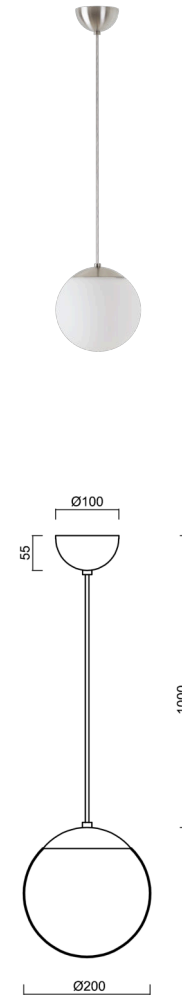

ISIS S1 PM-M

Product code: ISI72479

Type: LED-5L05E500ZS11/PM1M/L100 NB DALI 3K#

Short description of the luminaire: Stainless brushed finish | pendant LED light | dimmable DALI | PMMA matt shade

Technical

Types of luminaires	Dimmable
Mounting type	Suspended - cable
Base material	stainless steel steel
Shade material	opal polymethyl methacrylate
Base color	brushed stainless steel
Shade color	white
Holding the shade	steel holder
Mounting location	ceiling
Width	200 mm
Length	200 mm
Height	200 mm
Diameter	ø 200 mm
Hinge length	1000 mm
mounting holes (diameter)	none
Installation wire (diameter)	none
Energy Class	D
Impact strength	IK06
Operating temperature	from -20°C to +30°C

Electric

Power consumption	8 W
Ingress Protection	IP40
Socket	LED modul
terminal block	none
Automatic circuit breaker type B16A	45 pcs
Automatic circuit breaker type C16A	70 pcs

Luminous

Lum. flux of luminaire	1080 lm
Lum. flux of light source	1230 lm
Luminaire efficacy	135 lm/W
Temperature	3000 K
Rated life time LED L80/B10	100000 hours
CRI	Ra80
MacAdam	3
Blue light hazard	Risk group 0

Eulum data for calculation programs are available at www.osmont.cz.