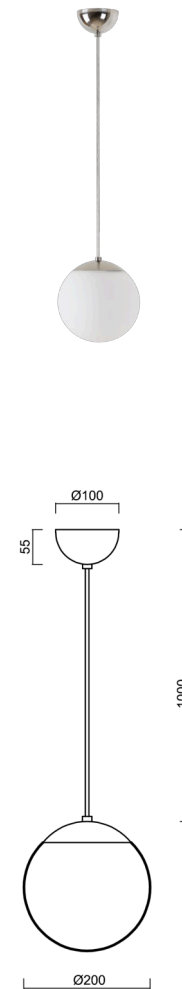

ISIS S1 PM-M

Product code: ISI72477

Type: LED-5L05E500ZS11/PM1M/L100 NL DALI 3K#

Short description of the luminaire: Stainless polished finish | pendant LED light | dimmable DALI | PMMA matt shade

Technical

Types of luminaires	Dimmable
Mounting type	Suspended - cable
Base material	stainless steel steel
Shade material	opal polymethyl methacrylate
Base color	polished stainless steel
Shade color	white
Holding the shade	steel holder
Mounting location	ceiling
Width	200 mm
Length	200 mm
Height	200 mm
Diameter	ø 200 mm
Hinge length	1000 mm
mounting holes (diameter)	none
Installation wire (diameter)	none
Energy Class	D
Impact strength	IK06
Operating temperature	from -20°C to +30°C

Electric

Power consumption	8 W
Ingress Protection	IP40
Socket	LED modul
terminal block	none
Automatic circuit breaker type B16A	45 pcs
Automatic circuit breaker type C16A	70 pcs

Luminous

Lum. flux of luminaire	1080 lm
Lum. flux of light source	1230 lm
Luminaire efficacy	135 lm/W
Temperature	3000 K
Rated life time LED L80/B10	100000 hours
CRI	Ra80
MacAdam	3
Blue light hazard	Risk group 0

Eulum data for calculation programs are available at www.osmont.cz.