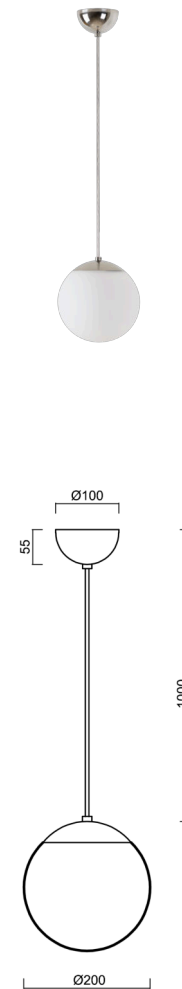

ISIS S1 PM-M

LED-5L05E500ZS11/PM1M/L100 NL 3K#

WWW.OSMONT.CZ

ISIS S1 PM-M

Product code: ISI72476

Type: LED-5L05E500ZS11/PM1M/L100 NL 3K#

Short description of the luminaire: Stainless polished finish | pendant LED light | ON/OFF | PMMA matt shade

Technical

Types of luminaires	Classic on/off
Mounting type	Suspended - cable
Base material	stainless steel steel
Shade material	opal polymethyl methacrylate
Base color	polished stainless steel
Shade color	white
Holding the shade	steel holder
Mounting location	ceiling
Width	200 mm
Length	200 mm
Height	200 mm
Diameter	ø 200 mm
Hinge length	1000 mm
mounting holes (diameter)	none
Installation wire (diameter)	none
Energy Class	D
Impact strength	IK06
Operating temperature	from -20°C to +30°C

Electric

Power consumption	8 W
Ingress Protection	IP40
Socket	LED modul
terminal block	none
Automatic circuit breaker type B10A	50 pcs
Automatic circuit breaker type B16A	78 pcs
Automatic circuit breaker type C10A	84 pcs
Automatic circuit breaker type C16A	130 pcs

Luminous

Lum. flux of luminaire	1080 lm
Lum. flux of light source	1230 lm
Luminaire efficacy	135 lm/W
Temperature	3000 K
Rated life time LED L80/B10	100000 hours
CRI	Ra80
MacAdam	3
Blue light hazard	Risk group 0