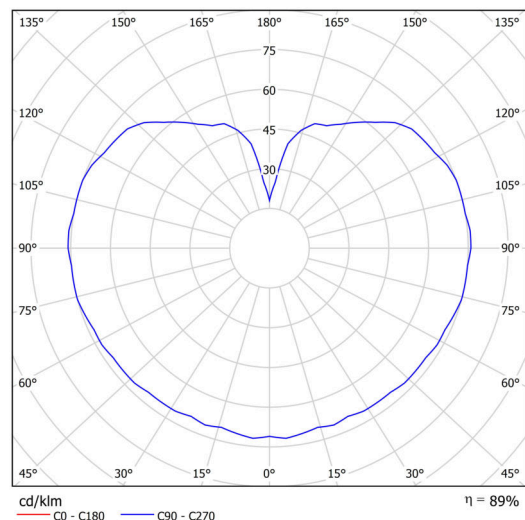

Technical

Types of luminaires	Classic on/off
Mounting type	Suspended - cable
Base material	stainless steel steel
Shade material	opal polymethyl methacrylate
Base color	polished stainless steel
Shade color	white
Holding the shade	steel holder
Mounting location	ceiling
Width	200 mm
Length	200 mm
Height	200 mm
Diameter	ø 200 mm
Hinge length	1000 mm
mounting holes (diameter)	none
Installation wire (diameter)	none
Energy Class	D
Impact strength	IK06
Operating temperature	from -20°C to +30°C

Luminous

Lum. flux of luminaire	1080 lm
Lum. flux of light source	1230 lm
Luminaire efficacy	135 lm/W
Temperature	3000 K
Rated life time LED L80/B10	100000 hours
CRI	Ra80
MacAdam	3
Blue light hazard	Risk group 0