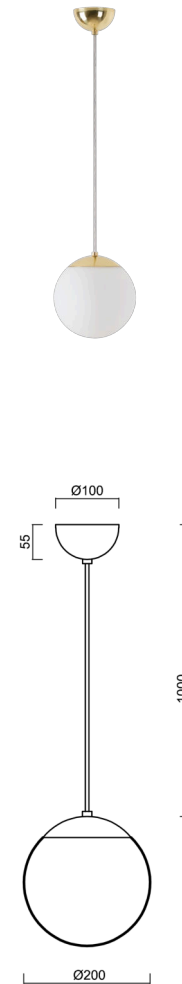

ISIS S1 PM-M

Product code: ISI72475

Type: LED-5L05E500ZS11/PM1M/L100 MS DALI 3K#

Short description of the luminaire: Brass polished finish | pendant LED light | dimmable DALI | PMMA matt shade

Technical

Types of luminaires	Dimmable
Mounting type	Suspended - cable
Base material	brass
Shade material	opal polymethyl methacrylate
Base color	polished brass
Shade color	white
Holding the shade	steel holder
Mounting location	ceiling
Width	200 mm
Length	200 mm
Height	200 mm
Diameter	ø 200 mm
Hinge length	1000 mm
mounting holes (diameter)	none
Installation wire (diameter)	none
Energy Class	D
Impact strength	IK06
Operating temperature	from -20°C to +30°C

Electric

Power consumption	8 W
Ingress Protection	IP40
Socket	LED modul
terminal block	none
Automatic circuit breaker type B16A	45 pcs
Automatic circuit breaker type C16A	70 pcs

Luminous

Lum. flux of luminaire	1080 lm
Lum. flux of light source	1230 lm
Luminaire efficacy	135 lm/W
Temperature	3000 K
Rated life time LED L80/B10	100000 hours
CRI	Ra80
MacAdam	3
Blue light hazard	Risk group 0

Eulum data for calculation programs are available at www.osmont.cz.